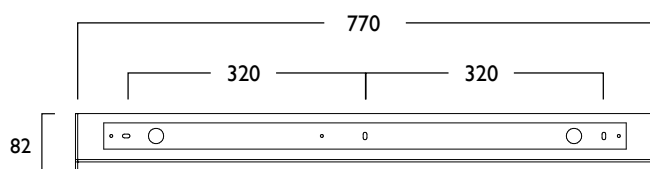

Modules **Fixing Centres** (mm)

230V
50Hz

IP
20

 770mm
2.8 kg

230V
50Hz

IP
20

 1120mm
4.5 kg

3	Warm White LED (3000K)	CRI 80	17W	24W
	Bare Lumen Output		2852 lm	4098 lm
	LOR		0.72	0.72
	CRI		80	80
	Total Power		18.8W	26.9W
	Power Factor		0.85	0.89
	Running Current		0.09A	0.13A
	Inrush Current (Std)		19.92A (350us)	19.92A (350us)
	Inrush Current (Dim)		40.1A (206us)	40.1A (206us)
	Efficacy		109 lm/W	110 lm/W
	Emergency Output		N/A	496 (12%)
	Energy Efficiency Class of Light Source		B	B