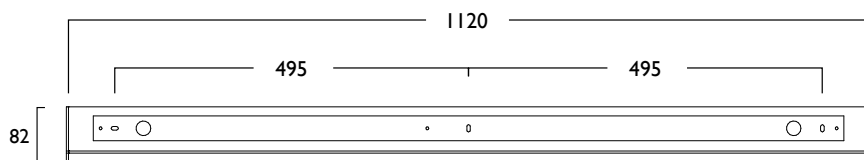

As part of the Infinitas range, the flexibility of Infinitas Micro is further enhanced by the addition of this wall light, offering diversity in architectural lighting design.

- Offering a choice of lumen outputs, up to 4261 lumens
- Efficacies up to 137lm/W
- Life expectancy up to 102,000 hours (L80 B10)
- Colour stability within 3 MacAdams
- Fitted with an Opal diffuser as standard
- Corporate colours made to special order
- Choice of gear types available, including smart lighting controls

Modules **Fixing Centres** (mm)

230V
50Hz

IP
20

 770mm
2.8 kg

230V
50Hz

IP
20

 1120mm
4.5 kg

3	Warm White LED (3000K)	CRI 80	17W	24W
	Bare Lumen Output		2852 lm	4098 lm
	LOR		0.72	0.72
	CRI		80	80
	Total Power		18.8W	26.9W
	Power Factor		0.85	0.89
	Running Current		0.09A	0.13A
	Inrush Current (Std)		19.92A (350us)	19.92A (350us)
	Inrush Current (Dim)		40.1A (206us)	40.1A (206us)
	Efficacy		109 lm/W	110 lm/W
	Emergency Output		N/A	496 (12%)
	Energy Efficiency Class of Light Source		B	B