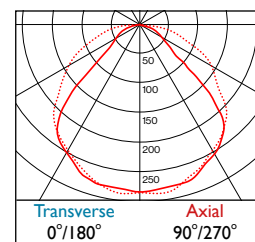

Photometrics

823-824 DLOR: 0.72

1. **A** Integral Driver/Remote
   - **E** Emergency (WL1154 only)
   - **J** Switch Dim
   - **K** Switch Dim + Emergency (WL1154 only)
   - **S** DALI Dim
   - **T** DALI Dim + Emergency (WL1154 only)
   - **C** DALI Dim + DALI Emergency (WL1154 only)
   - **L** DALI Bluetooth
   - **M** DALI Bluetooth + Emergency (WL1154 only)
2. **3** Warm (3000K)   ■ **4** Neutral (4000K)
3. **1** White (RAL 9010)   ■ **2** Urban Graphite (RAL 7046)   ■ **3** Black (RAL 9005)

Tel: (0191) 280 9911 Email: technical@hacel.co.uk Web: www.hacel.co.uk 03/2026 - V1

* All values provided in this document are subject to International standards and electronic components from leading suppliers which are subject to +/- 10% tolerance and apply at an ambient temperature of 25°C. Hacer Lighting look to constantly improve it's product and reserve the right to change specifications without prior notification.