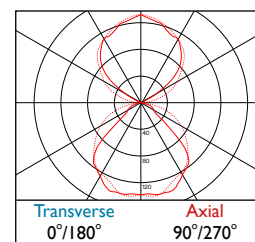

Photometrics

825-826 DLOR: 0.72

1. **A** Integral Driver/Remote
   - **E** Emergency (WL1158 only)
   - **J** Switch Dim
   - **K** Switch Dim + Emergency (WL1158 only)
   - **S** DALI Dim
   - **T** DALI Dim + Emergency (WL1158 only)
   - **C** DALI Dim + DALI Emergency (WL1158 only)
   - **L** DALI Bluetooth
   - **M** DALI Bluetooth + Emergency (WL1158 only)
2. 3 Warm (3000K)   4 Neutral (4000K)
3. 1 White (RAL 9010)   2 Urban Graphite (RAL 7046)   3 Black (RAL 9005)

Tel: (0191) 280 9911   Email: technical@hacel.co.uk   Web: www.hacel.co.uk   03/2026 - V1

* All values provided in this document are subject to International standards and electronic components from leading suppliers which are subject to +/- 10% tolerance and apply at an ambient temperature of 25°C. Hacer Lighting look to constantly improve it's product and reserve the right to change specifications without prior notification.