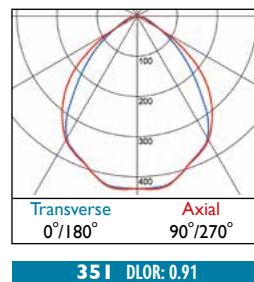

Photometrics

- **A** Integral Driver/Remote
- **E** Emergency
- **J** Switch Dim
- **K** Switch Dim + Emergency
- **S** DALI Dim
- **T** DALI Dim + Emergency
- **C** DALI Dim + DALI Emergency
- **L** DALI Bluetooth
- **M** DALI Bluetooth + Emergency

3 Warm (3000K) **4** Neutral (4000K)

I White (RAL 9010)

Interconnection options available contact Sales

Tel: (0191) 280 9911 Email: technical@hacel.co.uk Web: www.hacel.co.uk

V5 - 04/2026

* All values provided in this document are subject to International standards and electronic components from leading suppliers which are subject to +/- 10% tolerance and apply at an ambient temperature of 25°C. Hacel Lighting look to constantly improve it's product and reserve the right to change specifications without prior notification.

Hacel®
Fluent in Lighting