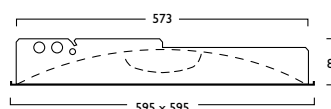

iMod® Grid

LED

20W	LED	IM249	—	LED	—	20	1	357
26W	LED	IM249	—	LED	—	26	1	357

230V
50Hz

IP
20

6.0 kg

Designed for 15mm and 25mm T grid ceilings

		CRI 80	20W	26W
3	Warm White LED (3000K)			
	Lumen Output		3437 lm	4257 lm
	LOR		0.91	0.91
	CRI		80	80
	Total Power		22.0W	28.0W
	Power Factor		0.95	0.95
	Running Current		0.10A	0.13A
	Inrush Current (Std)		15.0A (250us)	15.0A (250us)
	Inrush Current (Dim)		22.4A (176us)	22.4A (176us)
	Efficacy		142 lm/W	138 lm/W
Emergency Output (BLF)		446 lm (13%)	425 lm (10%)	
4	Neutral White LED (4000K)			
	Lumen Output		3596 lm	4380 lm
	LOR		0.91	0.91
	CRI		80	80
	Total Power		22.0W	28.0W
	Power Factor		0.95	0.95
	Running Current		0.10A	0.13A
	Inrush Current (Std)		15.0A (250us)	15.0A (250us)
	Inrush Current (Dim)		22.4A (176us)	22.4A (176us)
	Efficacy		148 lm/W	142 lm/W
Emergency Output (BLF)		467 lm (13%)	438 lm (10%)	

LG7 in accordance with SLL Code for Lighting 2012*

- Available in a choice of lumen outputs, delivering up to 4380 lumens
- Efficacies up to 148 lm/W
- Outstanding performance with an LOR of 0.91
- Luminance limits below 3000cd/m² at the 65° cut off *
- Life expectancy in excess of 72,000 hours (L80 B10)
- 3000K and 4000K versions available
- Colour stability within 3 MacAdams
- Suitable for 15mm and 25mm T grid ceilings
- TP(b) rated as standard with TP(a) available on request
- Wireless Lighting Control available
- Digital Dim and Digital Dim + Emergency options available