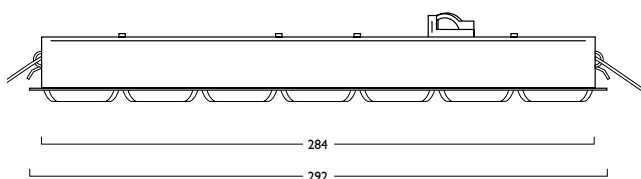

240V 50Hz IP20 287 x 47mm 0.6 kg