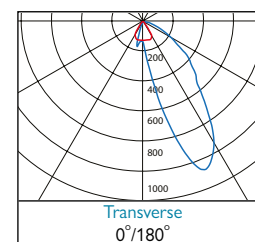

3	Warm White LED (3000K)
	Lumen Output
	LOR
	CRI
	Total Power
	Power Factor
	Running Current
	Inrush Current
	Efficacy
	Emergency Output (BLF)

CRI 80	12W
	1977 lm
	0.73
	80
	13.5W
	0.95
	0.06A
	6.0A (80us)
	106 lm/W
	N/A

CRI 90	12W
	1715 lm
	0.73
	90
	13.5W
	0.95
	0.06A
	6.0A (80us)
	92 lm/W
	N/A

4	Neutral White LED (4000K)
	Lumen Output
	LOR
	CRI
	Total Power
	Power Factor
	Running Current
	Inrush Current
	Efficacy
	Emergency Output (BLF)

CRI 80	12W
	2069 lm
	0.73
	80
	13.5W
	0.95
	0.06A
	6.0A (80us)
	111 lm/W
	N/A

CRI 90	12W
	1791 lm
	0.73
	90
	13.5W
	0.95
	0.06A
	6.0A (80us)
	96 lm/W
	N/A

240V 50Hz IP20 287 x 47mm 0.6 kg

Photometrics

734 DLOR: 0.73