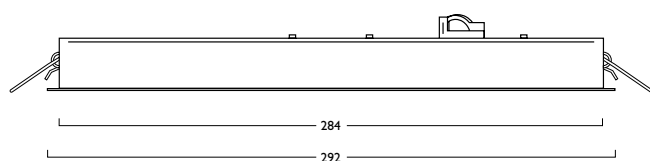

Xcel® 7

LED CRI 80

12W LED ID1264 LED 12 595

LED CRI 90

12W LED ID1265 LED 12 596

- Injection moulded Shade and Lens construction
- Superior lighting class LED Modules and Drivers
- Lumens output up to 2069 lm with a UGR <19
- Efficacies up to 116 lm/W
- Life expectancy in excess of 75,000 hours (L80 B10)
- Colour stability within 3 MacAdams
- Emergency LED (charge/fault) requires additional mounting hole
- Wireless Lighting Control available