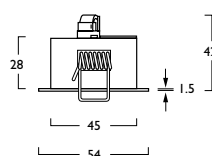

Xcel® 7

LED CRI 80

12W LED ID1264 LED 12 595

LED CRI 90

12W LED ID1265 LED 12 596

- Injection moulded Shade and Lens construction
- Superior lighting class LED Modules and Drivers
- Lumens output up to 2069 lm with a UGR <19
- Efficacies up to 116 lm/W
- Life expectancy in excess of 75,000 hours (L80 B10)
- Colour stability within 3 MacAdams
- Emergency LED (charge/fault) requires additional mounting hole
- Wireless Lighting Control available