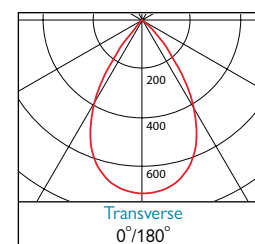

Photometrics

595 DLOR: 0.76

- A Integral Driver/Remote
- E Emergency
- J Switch Dim
- K Switch Dim + Emergency
- S DALI Dim
- T DALI Dim + Emergency
- C DALI Dim + DALI Emergency
- L DALI Bluetooth
- M DALI Bluetooth + Emergency

3 Warm (3000K) 4 Neutral (4000K)

1 White (RAL 9010) 2 Urban Graphite (RAL 7046) 3 Black (RAL 9005)

Tel: (0191) 280 9911 Email: technical@hacel.co.uk Web: www.hacel.co.uk V6 - 04/2026

* All values provided in this document are subject to International standards and electronic components from leading suppliers which are subject to +/- 10% tolerance and apply at an ambient temperature of 25°C. Hacel Lighting look to constantly improve it's product and reserve the right to change specifications without prior notification.