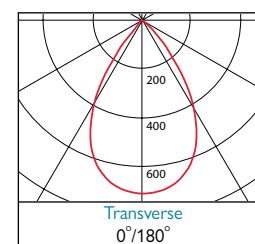

Photometrics

597 DLOR: 0.76

- A Integral Driver/Remote
- E Emergency
- J Switch Dim
- K Switch Dim + Emergency
- S DALI Dim
- T DALI Dim + Emergency
- C DALI Dim + DALI Emergency
- L DALI Bluetooth
- M DALI Bluetooth + Emergency

- 3 Warm (3000K) 4 Neutral (4000K)
- 1 White (RAL 9010) 2 Urban Graphite (RAL 7046) 3 Black (RAL 9005)

Tel: (0191) 280 9911 Email: technical@hacel.co.uk Web: www.hacel.co.uk V6 - 04/2026

* All values provided in this document are subject to International standards and electronic components from leading suppliers which are subject to +/- 10% tolerance and apply at an ambient temperature of 25°C. Hacel Lighting look to constantly improve it's product and reserve the right to change specifications without prior notification.