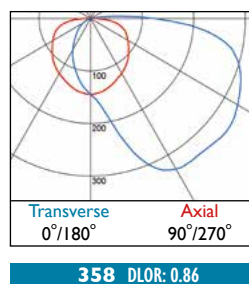

Photometrics

Tel: (0191) 280 9911   Email: technical@hacel.co.uk   Web: www.hacel.co.uk   V4 - 05/2026

* All values provided in this document are subject to International standards and electronic components from leading suppliers which are subject to +/- 10% tolerance and apply at an ambient temperature of 25°C. Hacel Lighting look to constantly improve it's product and reserve the right to change specifications without prior notification.