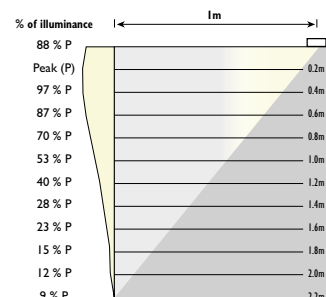

Photometrics

Tel: (0191) 280 9911   Email: technical@hacel.co.uk   Web: www.hacel.co.uk   V4 - 05/2026

* All values provided in this document are subject to International standards and electronic components from leading suppliers which are subject to +/- 10% tolerance and apply at an ambient temperature of 25°C. Hacel Lighting look to constantly improve it's product and reserve the right to change specifications without prior notification.