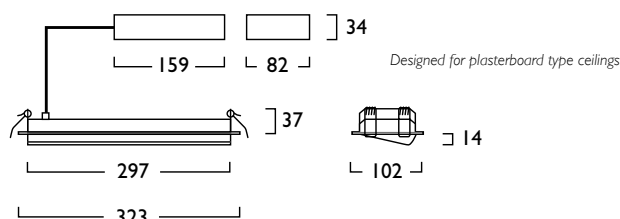

Wallwasher Midi

LED

7W	LED	ID1631	LED	07	1	358
10W	LED	ID1631	LED	10	1	358
14W	LED	ID1631	LED	14	1	358

230V
50Hz

IP
20

308x 85mm

0.5 kg

3	Warm White LED (3000K)	CRI 80	7W	10W	14W
	Lumen Output		1224 lm	1761 lm	2339 lm
	LOR		0.83	0.83	0.83
	CRI		80	80	80
	Total Power		7.7W	11.4W	14.9W
	Power Factor		0.55	0.55	0.98
	Running Current		0.02A	0.03A	0.06A
	Inrush Current (Std)		10.0A (115us)	14.5A (114us)	20.0A (200us)
	Inrush Current (Dim)		10.0A (80us)	10.0A (80us)	10.0A (80us)
	Efficacy		130 lm/W	128 lm/W	130 lm/W
	Emergency Output (BLF)		N/A	N/A	N/A
4	Neutral White LED (4000K)	CRI 80	7W	10W	14W
	Lumen Output		1287 lm	1852 lm	2460 lm
	LOR		0.83	0.83	0.83
	CRI		80	80	80
	Total Power		7.7W	11.4W	14.9W
	Power Factor		0.55	0.55	0.98
	Running Current		0.02A	0.03A	0.06A
	Inrush Current (Std)		10.0A (115us)	14.5A (114us)	20.0A (200us)
	Inrush Current (Dim)		10.0A (80us)	10.0A (80us)	10.0A (80us)
	Efficacy		136 lm/W	134 lm/W	137 lm/W
	Emergency Output (BLF)		N/A	N/A	N/A

- Unique extruded aluminium 'drop down' asymmetric design
- Available in a choice of lumen outputs, delivering up to 2460 lumens
- Efficacies up to 137 lm/W
- Colour stability within 3 MacAdams
- Delivers illumination directly into the wall and ceiling junction
- Life expectancy in excess of 72,000 hours (L80 B10)
- Wireless Lighting Control available