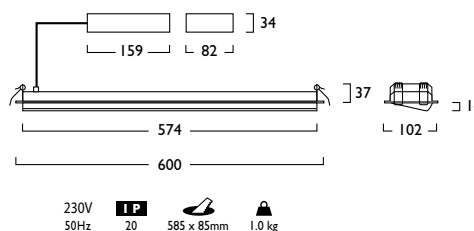

Wallwasher Maxi

LED

22W LED	IM292	LED	22	1	358
28W LED	IM292	LED	28	1	358

Designed for plasterboard type ceilings

3	Warm White LED (3000K)	CRI 80	22W	28W
	Lumen Output		3704 lm	4564 lm
	LOR		0.86	0.86
	CRI		80	80
	Total Power		24.4W	29.5W
	Power Factor		0.96	0.95
	Running Current		0.11A	0.14A
	Inrush Current (Std)		16.0A (229us)	10.0A (100us)
	Inrush Current (Dim)		25.0A (141us)	28.0A (195us)
	Efficacy		130 lm/W	133 lm/W
	Emergency Output (BLF)		N/A	N/A
4	Neutral White LED (4000K)	CRI 80	22W	28W
	Lumen Output		3876 lm	4776 lm
	LOR		0.86	0.86
	CRI		80	80
	Total Power		24.4W	29.5W
	Power Factor		0.96	0.95
	Running Current		0.11A	0.14A
	Inrush Current (Std)		16.0A (229us)	10.0A (100us)
	Inrush Current (Dim)		25.0A (141us)	28.0A (195us)
	Efficacy		136 lm/W	139 lm/W
	Emergency Output (BLF)		N/A	N/A

- Unique extruded aluminium 'drop down' asymmetric design
- Available in a choice of lumen outputs, delivering up to 4776 lumens
- Efficacies up to 139 lm/W
- Delivers illumination directly into the wall and ceiling junction
- Colour stability within 3 MacAdams
- Featuring DALI and Switch Dim versions
- Life expectancy in excess of 72,000 hours (L80 B10)
- Wireless Lighting Control available