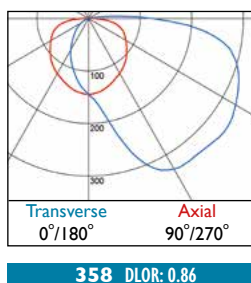

Photometrics

- A Integral Driver/Remote
- J Switch Dim
- S DALI Dim
- L DALI Bluetooth

3 Warm (3000K) 4 Neutral (4000K)

I White (RAL 9010)

Interconnection options available contact Sales

Tel: (0191) 280 9911 Email: technical@hacel.co.uk Web: www.hacel.co.uk V4 - 05/2026

* All values provided in this document are subject to International standards and electronic components from leading suppliers which are subject to +/- 10% tolerance and apply at an ambient temperature of 25°C. Hacel Lighting look to constantly improve it's product and reserve the right to change specifications without prior notification.