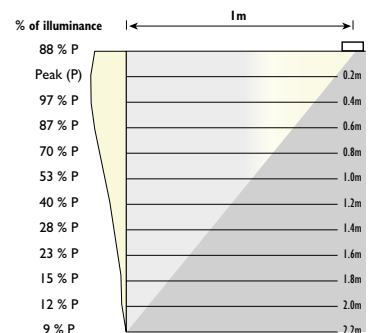

Photometrics

- A Integral Driver/Remote
- J Switch Dim
- S DALI Dim
- L DALI Bluetooth

3 Warm (3000K) 4 Neutral (4000K)

I White (RAL 9010)

Interconnection options available contact Sales

Tel: (0191) 280 9911 Email: technical@hacel.co.uk Web: www.hacel.co.uk V4 - 05/2026

* All values provided in this document are subject to International standards and electronic components from leading suppliers which are subject to +/- 10% tolerance and apply at an ambient temperature of 25°C. Hacel Lighting look to constantly improve it's product and reserve the right to change specifications without prior notification.