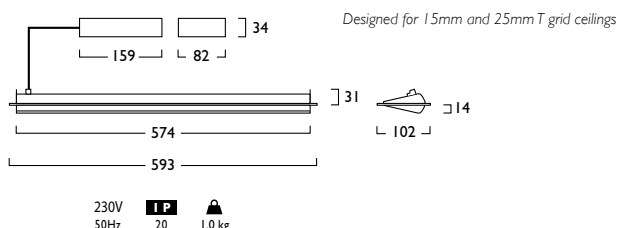

## Wallwasher Grid

LED

22W	LED	IM290	LED	22	1	358
28W	LED	IM290	LED	28	1	358

3	Warm White LED (3000K)	CRI 80	22W	28W
	Lumen Output		3704 lm	4564 lm
	LOR		0.86	0.86
	CRI		80	80
	Total Power		24.4W	29.5W
	Power Factor		0.96	0.95
	Running Current		0.11A	0.14A
	Inrush Current (Std)		16.0A (229us)	10.0A (100us)
	Inrush Current (Dim)		25.0A (141us)	28.0A (195us)
	Efficacy		130 lm/W	133 lm/W
	Emergency Output (BLF)		N/A	N/A

4	Neutral White LED (4000K)	CRI 80	22W	28W
	Lumen Output		3876 lm	4776 lm
	LOR		0.86	0.86
	CRI		80	80
	Total Power		24.4W	29.5W
	Power Factor		0.96	0.95
	Running Current		0.11A	0.14A
	Inrush Current (Std)		16.0A (229us)	10.0A (100us)
	Inrush Current (Dim)		25.0A (141us)	28.0A (195us)
	Efficacy		136 lm/W	139 lm/W
	Emergency Output (BLF)		N/A	N/A

- Unique extruded aluminium 'drop down' asymmetric design
- Available in a choice of lumen outputs, delivering up to 4776 lumens
- Efficacies up to 139 lm/W
- Outstanding performance with an LOR of 0.86
- Utilises high quality lighting class LED semiconductors
- Delivers illumination directly into the wall and ceiling junction
- Colour stability within 3 MacAdams
- Featuring DALI, Digital and Switch Dim versions
- Recessing depth of only 31mm
- Life expectancy in excess of 72,000 hours (L80 B10)
- Wireless Lighting Control available
- Digital Dim and Digital Dim + Emergency options available