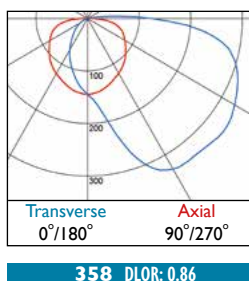

Photometrics

- A Integral Driver/Remote
- J Switch Dim
- S DALI Dim
- L DALI Bluetooth

3 Warm (3000K) 4 Neutral (4000K)

I White (RAL 9010)

Interconnection options available contact Sales

Tel: (0191) 280 9911 Email: technical@hacel.co.uk Web: www.hacel.co.uk

V5 - 04/2026

* All values provided in this document are subject to International standards and electronic components from leading suppliers which are subject to +/- 10% tolerance and apply at an ambient temperature of 25°C. Hacel Lighting look to constantly improve it's product and reserve the right to change specifications without prior notification.

Hacel
Fluent in Lighting