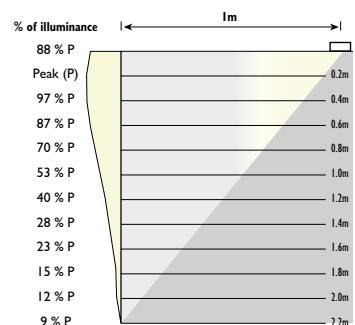

Photometrics

- A Integral Driver/Remote
- J Switch Dim
- S DALI Dim
- L DALI Bluetooth

3 Warm (3000K) 4 Neutral (4000K)

I White (RAL 9010)

Interconnection options available contact Sales

Tel: (0191) 280 9911 Email: technical@hacel.co.uk Web: www.hacel.co.uk

V5 - 04/2026

* All values provided in this document are subject to International standards and electronic components from leading suppliers which are subject to +/- 10% tolerance and apply at an ambient temperature of 25°C. Hacel Lighting look to constantly improve it's product and reserve the right to change specifications without prior notification.

Hacel
Fluent in Lighting