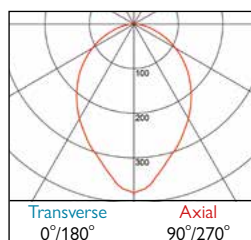

Photometrics

428 DLOR: 0.78

- **A** Integral Driver/Remote
- **E** Emergency
- **J** Switch Dim
- **K** Switch Dim + Emergency
- **S** DALI Dim
- **T** DALI Dim + Emergency
- **C** DALI Dim + DALI Emergency
- **L** DALI Bluetooth
- **M** DALI Bluetooth + Emergency

3 Warm (3000K) 4 Neutral (4000K)

1 White (RAL 9010) 2 Urban Graphite (RAL 7046) 3 Black (RAL 9005)

330 5m Suspension (wire only)

Tel: (0191) 280 9911 Email: technical@hacel.co.uk Web: www.hacel.co.uk

V4 - 05/2026

* All values provided in this document are subject to International standards and electronic components from leading suppliers which are subject to +/- 10% tolerance and apply at an ambient temperature of 25°C. Hacel Lighting look to constantly improve it's product and reserve the right to change specifications without prior notification.