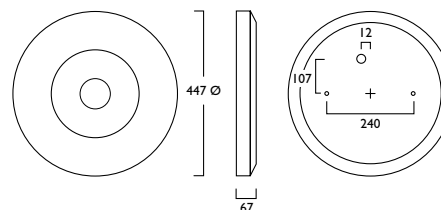

230V 50Hz IP 20 240mm 3.5 kg

Control Devices

PIR Handset

CD1603

X PIR000

Solos® Wall Light

LED	15W	32W	50W
LED	WL286	WL286	WL286
Emergency	—	—	—
DALI Dim	—	—	—
DALI Dim + Emergency	—	—	—
DALI Dim + Emergency	—	—	—
DALI Bluetooth	—	—	—
DALI Bluetooth + Emergency	—	—	—

LED & MW	15W	32W	50W
LED	WL329	WL329	WL329
MW	—	—	—
DALI Dim	—	—	—
DALI Dim + Emergency	—	—	—
DALI Dim + Emergency	—	—	—
DALI Bluetooth	—	—	—
DALI Bluetooth + Emergency	—	—	—

- **A** Integral Driver/Remote
- **E** Emergency
- **J** Switch Dim (WL286 only)
- **K** Switch Dim + Emergency (WL286 only)
- **S** DALI Dim
- **T** DALI Dim + Emergency
- **C** DALI Dim + DALI Emergency
- **L** DALI Bluetooth
- **M** DALI Bluetooth + Emergency

3 Warm (3000K) **4** Neutral (4000K)

1 White (RAL 9010) **2** Urban Graphite (RAL 7046) **3** Black (RAL 9005)

Luminescent Halo Options - Examples Shown on page 2

Tel: (0191) 280 9911 Email: technical@hacel.co.uk Web: www.hacel.co.uk V9 - 05/2026

- High performance LED Circular light offering 65,000 hour life expectancy (L80 B10)
- Lumen outputs from 2795 to 8756 lumens
- Efficacies up to 120 lm/W
- Colour stability within 3 MacAdams
- Microwave Control is discreetly concealed behind diffuser
- Slim luminaire projection of only 67mm
- Centre feature and housing available in White, Black or Urban Graphite
- The sensor defaults can be modified via dip switches for non-dimmable versions and with the use of the PIR Handset for dimmable versions (contact Technical for advice if required)
- TP(b) rated as standard
- Complementary Pendant, Recessed and Surface versions available.
- Wireless Lighting Control available
- Dip switch settings can be found on Installation document - default setting is 5 Seconds
- Digital Dim and Digital Dim + Emergency options available