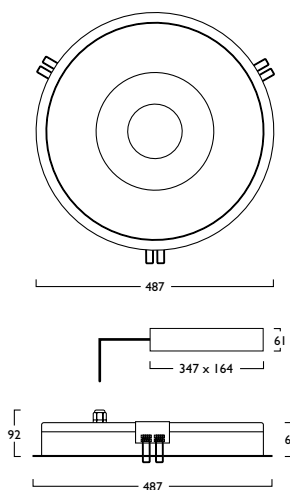

3 Warm White LED (3000K)	CRI 80	15W	32W	50W
Lumen Output		2795 lm	5405 lm	8241 lm
LOR		0.60	0.60	0.60
CRI		80	80	80
Total Power		17.2W	34.1W	54.3W
Power Factor		0.9	0.96	0.95
Running Current		0.09A	0.16A	0.22A
Inrush Current (Std)		2.9A (61us)	25.0A (150us)	25.9A (252us)
Inrush Current (Dim)		25A (140us)	28.0A (165us)	26.0A (264us)
Efficacy		97 lm/W	95 lm/W	91 lm/W
Emergency Output (BLF)		395 (14%)	387 lm (7%)	412 lm (5%)

4 Neutral White LED (4000K)	CRI 80	15W	32W	50W
Lumen Output		2969 lm	5743 lm	8756 lm
LOR		0.60	0.60	0.60
CRI		80	80	80
Total Power		17.2W	34.1W	54.3W
Power Factor		0.9	0.96	0.95
Running Current		0.09A	0.16A	0.22A
Inrush Current (Std)		2.9A (61us)	25.0A (150us)	25.9A (252us)
Inrush Current (Dim)		25A (140us)	28.0A (165us)	26.0A (264us)
Efficacy		103 lm/W	101 lm/W	96 lm/W
Emergency Output (BLF)		417 (14%)	411 lm (7%)	438 lm (5%)

## Solos<sup>®</sup> Recessed

230V 50Hz IP 20 470mm Ø 3.7 kg