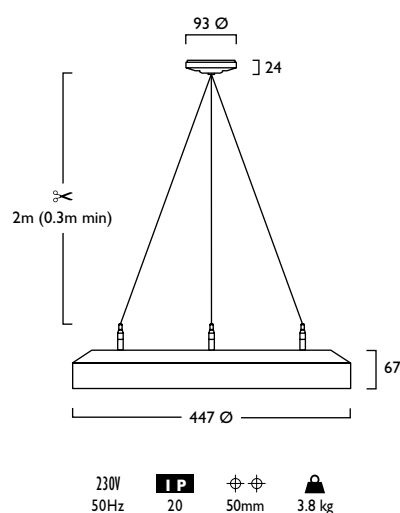

3 Warm White LED (3000K)	CRI 80	15W	32W	50W
Lumen Output		2795 lm	5405 lm	8241 lm
LOR		0.70	0.70	0.70
CRI		80	80	80
Total Power		17.2W	34.5W	54.3W
Power Factor		0.87	0.96	0.95
Running Current		0.7A	0.14A	0.22A
Inrush Current (Std)		2.9A (61us)	24.7A (268us)	25.9A (252us)
Inrush Current (Dim)		25.0A (140us)	28.0A (165us)	26.0A (264us)
Efficacy		113 lm/W	109 lm/W	106 lm/W
Emergency Output (BLF)		395 lm (14%)	387 lm (7%)	412 lm (5%)

4 Neutral White LED (4000K)	CRI 80	15W	32W	50W
Lumen Output		2969 lm	5743 lm	8756 lm
LOR		0.70	0.70	0.70
CRI		80	80	80
Total Power		17.2W	34.5W	54.3W
Power Factor		0.87	0.96	0.95
Running Current		0.7A	0.14A	0.22A
Inrush Current (Std)		2.9A (61us)	24.7A (150us)	25.9A (252us)
Inrush Current (Dim)		25.0A (140us)	28.0A (165us)	26.0A (264us)
Efficacy		120 lm/W	116 lm/W	112 lm/W
Emergency Output (BLF)		417 lm (14%)	411 lm (7%)	438 lm (5%)