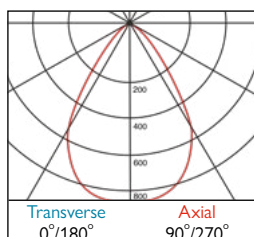

795

795

795

Cowl will match body colour unless otherwise specified.

■ **682** Cylo Etched Ice

■ **684** IP65 Gasket

Photometrics

795 DLOR: 1.0