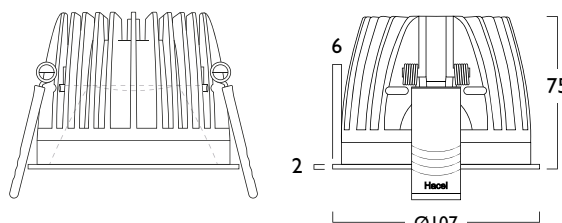

3	Warm White LED (3000K)	CRI 80	8W	11W	14W
	Delivered Lumens		1202 lm	1686 lm	2163 lm
	LOR		1.0	1.0	1.0
	CRI		80	80	80
	Total Power		8.4W	11.8W	15.3W
	Power Factor		0.90	0.94	0.95
	Running Current		0.04A	0.05A	0.07A
	Inrush Current (Std)		3.0A (60us)	3.5A (35us)	18.0A (210us)
	Inrush Current (Dim)		10.0A (80us)	10.0A (50us)	10.0A (50us)
	Efficacy		143 lm/W	142 lm/W	141 lm/W
	Emergency Output		414 lm	414 lm	414 lm
	Energy Efficiency Class of Light Source		C	C	C

4	Neutral White LED (4000K)	CRI 80	8W	11W	14W
	Delivered Lumens		1267 lm	1774 lm	2271 lm
	LOR		1.0	1.0	1.0
	CRI		80	80	80
	Total Power		8.4W	11.8W	15.3W
	Power Factor		0.90	0.94	0.95
	Running Current		0.04A	0.05A	0.07A
	Inrush Current (Std)		3.0A (60us)	3.5A (35us)	18.0A (210us)
	Inrush Current (Dim)		10.0A (80us)	10.0A (50us)	10.0A (50us)
	Efficacy		150 lm/W	150 lm/W	148 lm/W
	Emergency Output		438 lm	438 lm	438 lm
	Energy Efficiency Class of Light Source		C	C	C

Solenz® 100

LED	☀	👁	⏻	Ⓚ	🔊	+	⚠
8W LED ID1375	—	LED	—	08	—	+	795
11W LED ID1375	—	LED	—	11	—	+	795
14W LED ID1375	—	LED	—	14	—	+	795

■ Add the required Lens/Cowl to code from list shown on page 2 (Lens/Cowl - Options)

- Let our lens technology do all of the work. Cowl colour has no effect on beam angle or outputs.
- Efficacies up to 150 lm/W
- Available in a choice of lumen outputs, delivering up to 2271 lumens
- Life expectancy in excess of 60,000 hours (L90 B10)
- Colour stability within 3 MacAdams
- Range of options for customisation available
- [Wireless Lighting Control](#) available
- CRI90 options available - ID1376
- IP44 rated as standard with optional IP65 gasket
- Complementary [Surface](#) and [Pendant](#) versions available

- **A** Integral Driver/Remote
- **E** Emergency
- **J** Switch Dim
- **K** Switch Dim + Emergency
- **S** DALI Dim
- **T** DALI Dim + Emergency
- **C** DALI Dim + DALI Emergency
- **L** DALI Bluetooth
- **M** DALI Bluetooth + Emergency