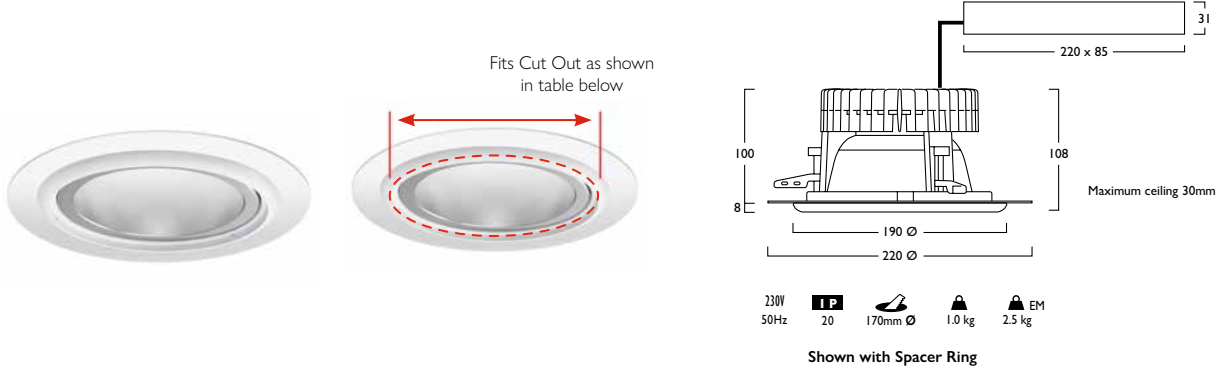

▲ 371

8-22W only

■ Emergency Sign Options

527 Emergency - Left/Right

528 Emergency - Down

529 Emergency - Door

530 Emergency - Forward

Tel: (0191) 280 9911 Email: technical@hacel.co.uk Web: www.hacel.co.uk

* UGR<19 compliant based on spacing @ 1.0 based on BS EN12464 part 1 2024, Clause 5.5.3.2

■ Adapter Ring Options

Option Code	Adapter Ring Ø	Fits cut out up to	To fit existing fitting
588	294mm	275mm	Maximus
589	240mm	220mm	Solara Slim
590	220mm	200mm	General