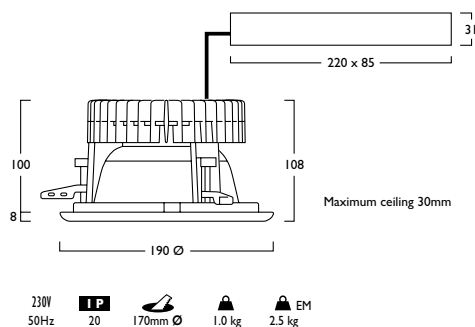

Tel: (0191) 280 9911 Email: technical@hacel.co.uk Web: www.hacel.co.uk 04/2026 - V8

* All values provided in this document are subject to International standards and electronic components from leading suppliers which are subject to +/- 10% tolerance and apply at an ambient temperature of 25°C. Hacer Lighting look to constantly improve it's product and reserve the right to change specifications without prior notification.

* UGR<19 compliant based on spacing @ 1.0 based on BS EN12464 part 1 2024, Clause 5.5.3.2