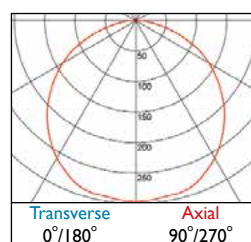

Photometrics

359 DLOR: 0.82

- **A** Integral Driver/Remote
- **E** Emergency
- **J** Switch Dim
- **K** Switch Dim + Emergency
- **S** DALI Dim
- **T** DALI Dim + Emergency
- **C** DALI Dim + DALI Emergency
- **L** DALI Bluetooth
- **M** DALI Bluetooth + Emergency

3 Warm (3000K) **4** Neutral (4000K)

I White (RAL 9010)

Interconnection options available contact Sales

Tel: (0191) 280 9911 Email: technical@hacel.co.uk Web: www.hacel.co.uk

V6 - 04/2026

* All values provided in this document are subject to International standards and electronic components from leading suppliers which are subject to +/- 10% tolerance and apply at an ambient temperature of 25°C. Hacer Lighting look to constantly improve it's product and reserve the right to change specifications without prior notification.