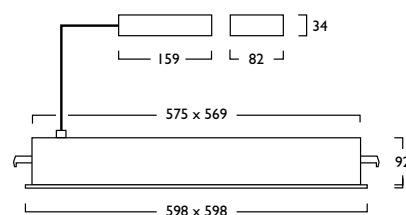

## SkyMod® Recessed

LED

21W LED	IM298	LED	21	359
33W LED	IM298	LED	33	359
46W LED	IM298	LED	46	359

230V 50Hz IP 20 580 x 580mm 6.5 kg

Designed for plasterboard type ceilings

	CRI 80	21W	33W	46W
<b>3 Warm White LED (3000K)</b>				
Lumen Output		3746 lm	6182 lm	8076 lm
LOR	0.82	0.82	0.82	0.82
CRI	80	80	80	80
Total Power		22.3W	37.2W	48.0W
Power Factor	0.95	0.95	0.95	0.95
Running Current		0.10A	0.17A	0.22A
Inrush Current (Std)		15.0A (230us)	24.7A (268us)	25.9A (252us)
Inrush Current (Dim)		25.0A (140us)	28.0A (195us)	26.0A (264us)
Efficacy		137 lm/W	136 lm/W	137 lm/W
Emergency Output (BLF)		486 lm (13%)	494 lm (8%)	484 lm (6%)
<b>4 Neutral White LED (4000K)</b>				
Lumen Output		3880 lm	6402 lm	8366 lm
LOR	0.82	0.82	0.82	0.82
CRI	80	80	80	80
Total Power		22.3W	37.2W	48.0W
Power Factor	0.95	0.95	0.95	0.95
Running Current		0.10A	0.17A	0.22A
Inrush Current (Std)		15.0A (230us)	24.7A (268us)	25.9A (252us)
Inrush Current (Dim)		25.0A (140us)	28.0A (195us)	26.0A (264us)
Efficacy		142 lm/W	141 lm/W	142 lm/W
Emergency Output (BLF)		504 lm (13%)	512 lm (8%)	501 lm (6%)

### LG7 in accordance with SLL Code for Lighting 2012\*

- Features an Opal polycarbonate diffuser with wipe clean surface
- Available in a choice of lumen outputs, up to 8366 lumens
- Efficacies up to 142 lm/W
- 21W version has luminance limits below 3000cd/m<sup>2</sup> at the 65° cut off \*
- Life expectancy in excess of 71,000 hours (L90 B10)
- Colour stability within 3 MacAdams
- Wide choice of high quality control gear
- TP(b) rated as standard
- Wireless Lighting Control available
- Digital Dim and Digital Dim + Emergency options available