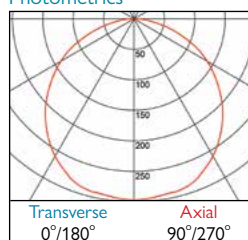

LG7 in accordance with SLL Code for Lighting 2012*

- Features an Opal polycarbonate diffuser with wipe clean surface
- Available in a choice of lumen outputs, delivering up to 8366 lumens
- Efficacies up to 142 lm/W, CRI 80
- 21W version has luminance limits below 3000cd/m² at the 65° cut off *
- Life expectancy in excess of 71,000 hours (L90 B10)
- Colour stability within 3 MacAdams
- Wide choice of high quality control gear
- TP(b) rated as standard
- Wireless Lighting Control available
- Digital Dim and Digital Dim + Emergency options available

SkyMod® Surface

LED

21W	LED	SM299	LED	21	359
33W	LED	SM299	LED	33	359
46W	LED	SM299	LED	46	359

230V 50Hz IP 20 600 x 550mm 6.5 kg

Designed for solid/concrete ceilings and incorporates integral gear

Photometrics