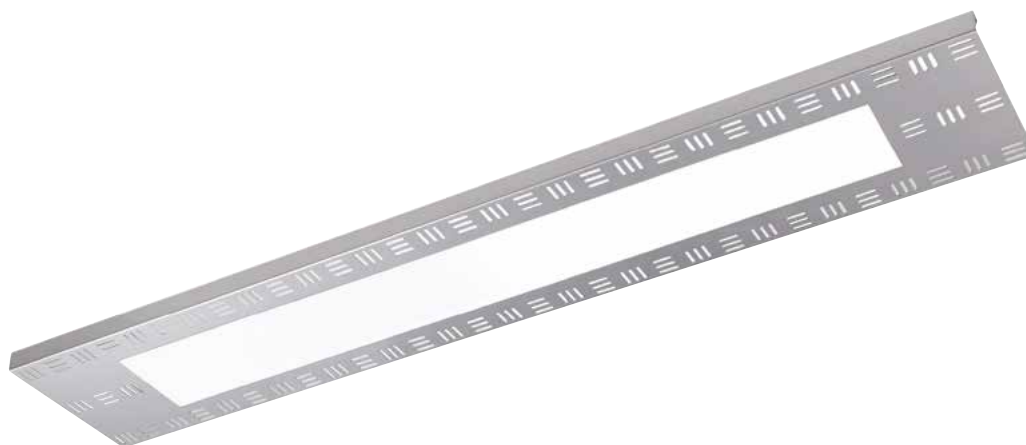

3	Warm White LED (3000K)	CRI 80	25W	46W
	Lumen Output		4232 lm	7390 lm
	LOR		0.87	0.87
	CRI		80	80
	Total Power		25.7W	49.3W
	Power Factor		0.98	0.95
	Running Current		0.11A	0.23A
	Inrush Current (Std)		32.0A (240us)	33.0A (250us)
	Inrush Current (Dim)		29.0A (180us)	40.0A (178us)
	Efficacy		143 lm/W	130 lm/W
	Emergency Output (BLF)		465 (11%)	443 (6%)

4	Neutral White LED (4000K)	CRI 80	25W	46W
	Lumen Output		4428 lm	7732 lm
	LOR		0.87	0.87
	CRI		80	80
	Total Power		25.7W	49.3W
	Power Factor		0.98	0.95
	Running Current		0.11A	0.23A
	Inrush Current (Std)		32.0A (240us)	33.0A (250us)
	Inrush Current (Dim)		29.0A (180us)	40.0A (178us)
	Efficacy		149 lm/W	136 lm/W
	Emergency Output (BLF)		487 (11%)	463 (6%)

Network® Opal

Opal - 1500mm Modules

LED

25W LED	NW159	LED	25	402
46W LED	NW159	LED	46	402

- Opal LED Fascias offer superior uniform light distribution with an exceptional LOR of 0.87
- High quality polycarbonate diffuser with wipe clean surface
- Available in a choice of lumen outputs, delivering up to 7732 lumens
- Efficacies up to 149 lm/W
- Life expectancy of 72,000 hours (L80 B10)
- Wireless Lighting Control available
- Digital Dim and Digital Dim + Emergency options available