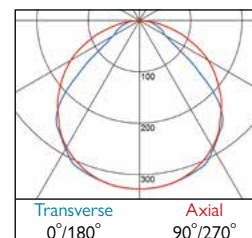

Photometrics

402 DLOR: 0.87

- A Integral Driver/Remote
- E Emergency
- J Switch Dim
- K Switch Dim + Emergency
- S DALI Dim
- T DALI Dim + Emergency
- C DALI Dim + DALI Emergency
- L DALI Bluetooth
- M DALI Bluetooth + Emergency

3 Warm (3000K) 4 Neutral (4000K)

1 White (RAL 9010) 2 Urban Graphite (RAL 7046) 3 Black (RAL 9005)

Tel: (0191) 280 9911 Email: technical@hacel.co.uk Web: www.hacel.co.uk

* All values provided in this document are subject to International standards and electronic components from leading suppliers which are subject to +/- 10% tolerance and apply at an ambient temperature of 25°C. Hacel Lighting look to constantly improve it's product and reserve the right to change specifications without prior notification.