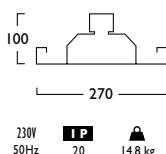

Image

- Luminaires and accessories are co-ordinated to create a total image
- To create individuality, corporate colours are available to special order to further enhance brand appeal

3	Warm White LED (3000K)	CRI 80	25W	46W
	Lumen Output		4232 lm	7390 lm
	LOR		0.87	0.87
	CRI		80	80
	Total Power		25.7W	49.3W
	Power Factor		0.98	0.95
	Running Current		0.11A	0.23A
	Inrush Current (Std)		32.0A (240us)	33.0A (250us)
	Inrush Current (Dim)		29.0A (180us)	40.0A (178us)
	Efficacy		143 lm/W	130 lm/W
	Emergency Output (BLF)		465 (11%)	443 (6%)

4	Neutral White LED (4000K)	CRI 80	25W	46W
	Lumen Output		4428 lm	7732 lm
	LOR		0.87	0.87
	CRI		80	80
	Total Power		25.7W	49.3W
	Power Factor		0.98	0.95
	Running Current		0.11A	0.23A
	Inrush Current (Std)		32.0A (240us)	33.0A (250us)
	Inrush Current (Dim)		29.0A (180us)	40.0A (178us)
	Efficacy		149 lm/W	136 lm/W
	Emergency Output (BLF)		487 (11%)	463 (6%)