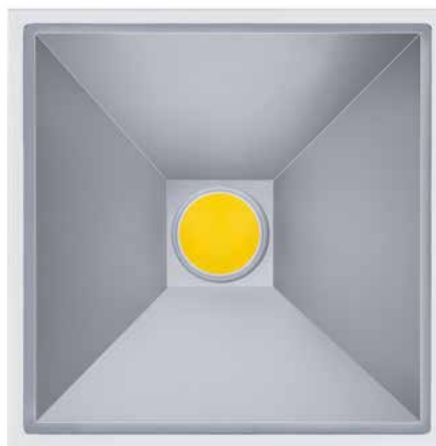

Microbezel® Square

Options

■ Polycarbonate Options

■ Ceiling Template Option