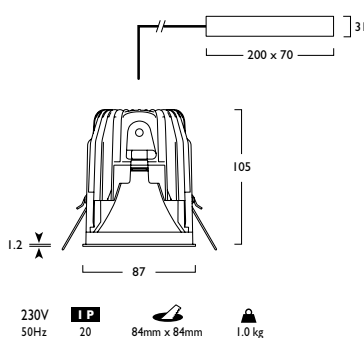

Microbezel® Square

Options

■ Polycarbonate Options

564 Flush Clear

566 Flush Opal

568 Cylo Etched Ice

■ Ceiling Template Option

599 Ceiling Template

Photometrics

573 / 574 DLOR: 0.94

Tel: (0191) 280 9911 Email: technical@hacel.co.uk Web: www.hacel.co.uk

* All values provided in this document are subject to International standards and electronic components from leading suppliers which are subject to +/- 10% tolerance and apply at an ambient temperature of 25°C. Hacer Lighting look to constantly improve its product and reserve the right to change specifications without prior notification.