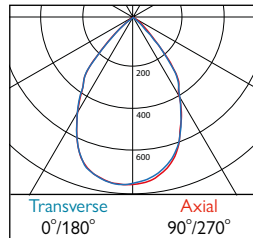

Photometrics

590 / 593 DLOR: 0.91
Chrome - Narrow Beam

589 / 592 DLOR: 0.91
Chrome - Medium Beam

591 / 594 DLOR: 0.91
Chrome - Wide Beam

705 / 708 DLOR: 0.83
Semi Matt - Narrow Beam

709 / 712 DLOR: 0.65
Dark Light - Narrow Beam

710 / 713 DLOR: 0.68
Dark Light - Medium Beam

711/714 DLOR: 0.67
Dark Light - Wide Beam

715 / 718 DLOR: 0.85
Gold - Narrow Beam

716 / 719 DLOR: 0.84
Gold - Medium Beam

717 / 720 DLOR: 0.84
Gold - Wide Beam