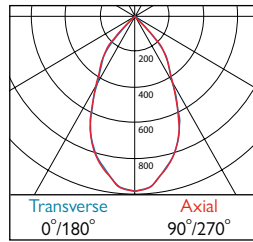

624 Gold - Narrow Beam
625 Gold - Medium Beam (STD)
626 Gold - Wide Beam

Reflector		▲		▲				▲		▲	
		CR 80	CR 90	CR 80	CR 90			CR 80	CR 90		
574 Chrome - Narrow Beam	20°	590	593	624 Gold - Narrow Beam	26°	715	718				
045 Chrome - Medium Beam	38°	589	592	625 Gold - Medium Beam	52°	716	719				
575 Chrome - Wide Beam	56°	591	594	626 Gold - Wide Beam	74°	717	720				
620 Matt - Wide Beam	72°	705	708								
621 Dark Light - Narrow Beam	26°	709	712								
622 Dark Light - Medium Beam	62°	710	713								
623 Dark Light - Wide Beam	84°	711	714								

507 Flush Clear (IP44)
509 Flush Clear + Gasket (IP65)

508 Flush Opal (IP44)
510 Flush Opal + Gasket (IP65)

563 Cylo Etched Ice

■ Luminescent Halo Options

511 Neptune Blue

512 Mars Red

513 Acid Green

514 Etched Ice

Photometrics

590 / 593 DLOR: 0.91
Chrome - Narrow Beam

589 / 592 DLOR: 0.91
Chrome - Medium Beam

591 / 594 DLOR: 0.91
Chrome - Wide Beam

705 / 708 DLOR: 0.83
Semi Matt - Narrow Beam

709 / 712 DLOR: 0.65
Dark Light - Narrow Beam