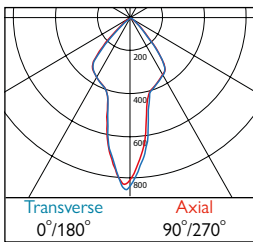

624 Gold - Narrow Beam
625 Gold - Medium Beam (STD)
626 Gold - Wide Beam

Reflector		▲		▲				▲		▲	
		CR 80	CR 90	CR 80	CR 90			CR 80	CR 90		
574 Chrome - Narrow Beam	20°	590	593	624 Gold - Narrow Beam	26°	715	718				
045 Chrome - Medium Beam	38°	589	592	625 Gold - Medium Beam	52°	716	719				
575 Chrome - Wide Beam	56°	591	594	626 Gold - Wide Beam	74°	717	720				
620 Matt - Wide Beam	72°	705	708								
621 Dark Light - Narrow Beam	26°	709	712								
622 Dark Light - Medium Beam	62°	710	713								
623 Dark Light - Wide Beam	84°	711	714								

Photometrics

590 / 593 DLOR: 0.91
Chrome - Narrow Beam

589 / 592 DLOR: 0.91
Chrome - Medium Beam

591 / 594 DLOR: 0.91
Chrome - Wide Beam

705 / 708 DLOR: 0.83
Semi Matt - Narrow Beam

709 / 712 DLOR: 0.65
Dark Light - Narrow Beam

710 / 713 DLOR: 0.68
Dark Light - Medium Beam

711/714 DLOR: 0.67
Dark Light - Wide Beam

715 / 718 DLOR: 0.85
Gold - Narrow Beam

716 / 719 DLOR: 0.84
Gold - Medium Beam

717 / 720 DLOR: 0.84
Gold - Wide Beam