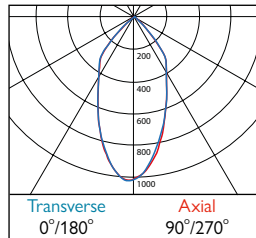

624 Gold - Narrow Beam
625 Gold - Medium Beam (STD)
626 Gold - Wide Beam

Reflector		▲		▲				▲		▲	
		CR 80	CR 90	CR 80	CR 90			CR 80	CR 90		
574 Chrome - Narrow Beam	20°	590	593	624 Gold - Narrow Beam	26°	715	718				
045 Chrome - Medium Beam	38°	589	592	625 Gold - Medium Beam	52°	716	719				
575 Chrome - Wide Beam	56°	591	594	626 Gold - Wide Beam	74°	717	720				
620 Matt - Wide Beam	72°	705	708								
621 Dark Light - Narrow Beam	26°	709	712								
622 Dark Light - Medium Beam	62°	710	713								
623 Dark Light - Wide Beam	84°	711	714								

Photometrics

590 / 593 DLOR: 0.91
Chrome - Narrow Beam

589 / 592 DLOR: 0.91
Chrome - Medium Beam

591 / 594 DLOR: 0.91
Chrome - Wide Beam

705 / 708 DLOR: 0.83
Semi Matt - Narrow Beam

709 / 712 DLOR: 0.65
Dark Light - Narrow Beam

710 / 713 DLOR: 0.68
Dark Light - Medium Beam

711/714 DLOR: 0.67
Dark Light - Wide Beam

715 / 718 DLOR: 0.85
Gold - Narrow Beam

716 / 719 DLOR: 0.84
Gold - Medium Beam

717 / 720 DLOR: 0.84
Gold - Wide Beam