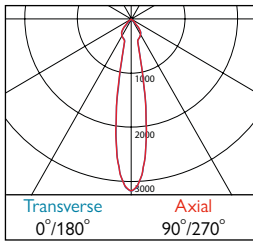

Photometrics

590 / 593 DLOR: 0.91
Chrome - Narrow Beam