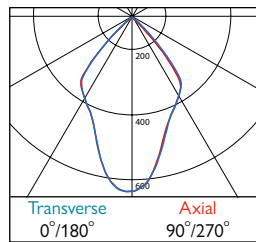

624 Gold - Narrow Beam
625 Gold - Medium Beam (STD)
626 Gold - Wide Beam

Reflector		▲		▲				▲		▲	
		CR 80	CR 90	CR 80	CR 90			CR 80	CR 90		
574 Chrome - Narrow Beam	20°	590	593	624 Gold - Narrow Beam	26°	715	718				
045 Chrome - Medium Beam	38°	589	592	625 Gold - Medium Beam	52°	716	719				
575 Chrome - Wide Beam	56°	591	594	626 Gold - Wide Beam	74°	717	720				
620 Matt - Wide Beam	72°	705	708								
621 Dark Light - Narrow Beam	26°	709	712								
622 Dark Light - Medium Beam	62°	710	713								
623 Dark Light - Wide Beam	84°	711	714								

Photometrics

590 / 593 DLOR: 0.91
Chrome - Narrow Beam

589 / 592 DLOR: 0.91
Chrome - Medium Beam

591 / 594 DLOR: 0.91
Chrome - Wide Beam

705 / 708 DLOR: 0.83
Semi Matt - Narrow Beam

709 / 712 DLOR: 0.65
Dark Light - Narrow Beam