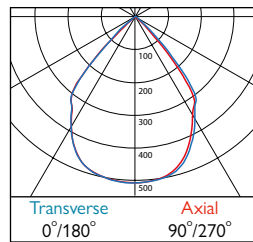

Photometrics

590 / 593 DLOR: 0.91
Chrome - Narrow Beam

589 / 592 DLOR: 0.91
Chrome - Medium Beam

591 / 594 DLOR: 0.91
Chrome - Wide Beam

705 / 708 DLOR: 0.83
Semi Matt - Narrow Beam

709 / 712 DLOR: 0.65
Dark Light - Narrow Beam

710 / 713 DLOR: 0.68
Dark Light - Medium Beam

711/714 DLOR: 0.67
Dark Light - Wide Beam

715 / 718 DLOR: 0.85
Gold - Narrow Beam

716 / 719 DLOR: 0.84
Gold - Medium Beam

717 / 720 DLOR: 0.84
Gold - Wide Beam