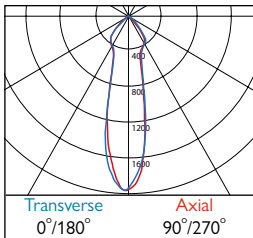

624 Gold - Narrow Beam
625 Gold - Medium Beam (STD)
626 Gold - Wide Beam

Reflector		▲		▲				▲		▲	
		CR 80	CR 90	CR 80	CR 90			CR 80	CR 90		
574 Chrome - Narrow Beam	20°	590	593	624 Gold - Narrow Beam	26°	715	718				
045 Chrome - Medium Beam	38°	589	592	625 Gold - Medium Beam	52°	716	719				
575 Chrome - Wide Beam	56°	591	594	626 Gold - Wide Beam	74°	717	720				
620 Matt - Wide Beam	72°	705	708								
621 Dark Light - Narrow Beam	26°	709	712								
622 Dark Light - Medium Beam	62°	710	713								
623 Dark Light - Wide Beam	84°	711	714								

Photometrics

590 / 593 DLOR: 0.91
Chrome - Narrow Beam

589 / 592 DLOR: 0.91
Chrome - Medium Beam

591 / 594 DLOR: 0.91
Chrome - Wide Beam

705 / 708 DLOR: 0.83
Semi Matt - Narrow Beam

709 / 712 DLOR: 0.65
Dark Light - Narrow Beam

710 / 713 DLOR: 0.68
Dark Light - Medium Beam

711/714 DLOR: 0.67
Dark Light - Wide Beam

715 / 718 DLOR: 0.85
Gold - Narrow Beam

716 / 719 DLOR: 0.84
Gold - Medium Beam

717 / 720 DLOR: 0.84
Gold - Wide Beam