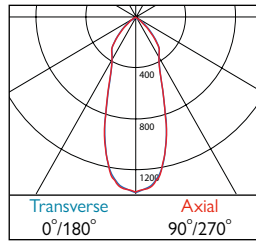

624 Gold - Narrow Beam
625 Gold - Medium Beam (STD)
626 Gold - Wide Beam

Reflector		▲		▲				▲		▲	
		CR 80	CR 90	CR 80	CR 90			CR 80	CR 90		
574 Chrome - Narrow Beam	20°	590	593	624 Gold - Narrow Beam	26°	715	718				
045 Chrome - Medium Beam	38°	589	592	625 Gold - Medium Beam	52°	716	719				
575 Chrome - Wide Beam	56°	591	594	626 Gold - Wide Beam	74°	717	720				
620 Matt - Wide Beam	72°	705	708								
621 Dark Light - Narrow Beam	26°	709	712								
622 Dark Light - Medium Beam	62°	710	713								
623 Dark Light - Wide Beam	84°	711	714								

507 Flush Clear (IP44)
509 Flush Clear + Gasket (IP65)

508 Flush Opal (IP44)
510 Flush Opal + Gasket (IP65)

563 Cylo Etched Ice

■ Luminescent Halo Options

511 Neptune Blue

512 Mars Red

513 Acid Green

514 Etched Ice

Photometrics

590 / 593 DLOR: 0.91
Chrome - Narrow Beam

589 / 592 DLOR: 0.91
Chrome - Medium Beam

591 / 594 DLOR: 0.91
Chrome - Wide Beam

705 / 708 DLOR: 0.83
Semi Matt - Narrow Beam

709 / 712 DLOR: 0.65
Dark Light - Narrow Beam