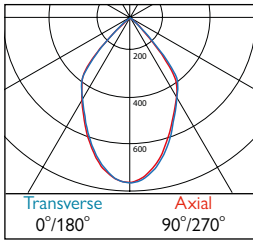

624 Gold - Narrow Beam
625 Gold - Medium Beam (STD)
626 Gold - Wide Beam

Reflector		▲		▲				▲		▲	
		CR 80	CR 90	CR 80	CR 90			CR 80	CR 90		
574 Chrome - Narrow Beam	20°	590	593	624 Gold - Narrow Beam	26°	715	718				
045 Chrome - Medium Beam	38°	589	592	625 Gold - Medium Beam	52°	716	719				
575 Chrome - Wide Beam	56°	591	594	626 Gold - Wide Beam	74°	717	720				
620 Matt - Wide Beam	72°	705	708								
621 Dark Light - Narrow Beam	26°	709	712								
622 Dark Light - Medium Beam	62°	710	713								
623 Dark Light - Wide Beam	84°	711	714								

Photometrics

590 / 593 DLOR: 0.91
Chrome - Narrow Beam

589 / 592 DLOR: 0.91
Chrome - Medium Beam

591 / 594 DLOR: 0.91
Chrome - Wide Beam

705 / 708 DLOR: 0.83
Semi Matt - Narrow Beam

709 / 712 DLOR: 0.65
Dark Light - Narrow Beam

710 / 713 DLOR: 0.68
Dark Light - Medium Beam

711/714 DLOR: 0.67
Dark Light - Wide Beam

715 / 718 DLOR: 0.85
Gold - Narrow Beam

716 / 719 DLOR: 0.84
Gold - Medium Beam

717 / 720 DLOR: 0.84
Gold - Wide Beam