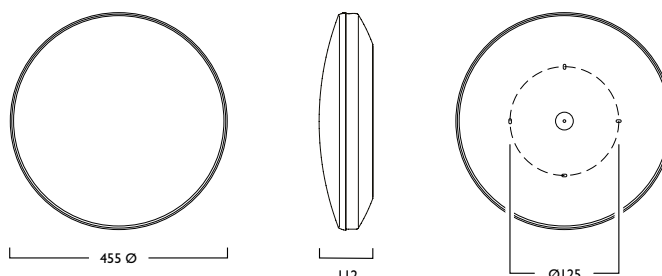

230V 50Hz IP 40 IK 08 125mm 4.5 kg