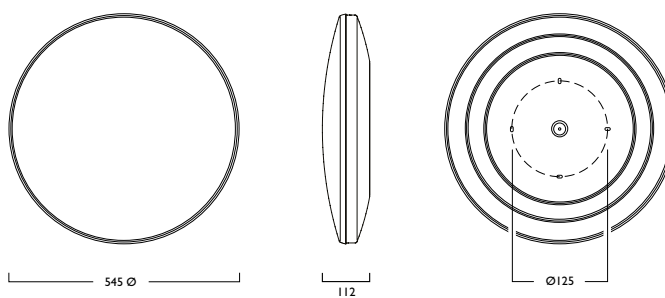

230V 50Hz **IP** 40 **IK** 08 $\varnothing$ 125mm 5.9 kg