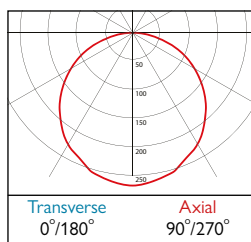

Photometrics

766 DLOR: 0.80

Tel: (0191) 280 9911 Email: technical@hacel.co.uk Web: www.hacel.co.uk V4 - 03/2026

* All values provided in this document are subject to International standards and electronic components from leading suppliers which are subject to +/- 10% tolerance and apply at an ambient temperature of 25°C. Hacel Lighting look to constantly improve it's product and reserve the right to change specifications without prior notification.

Hacel®
Fluent in Lighting