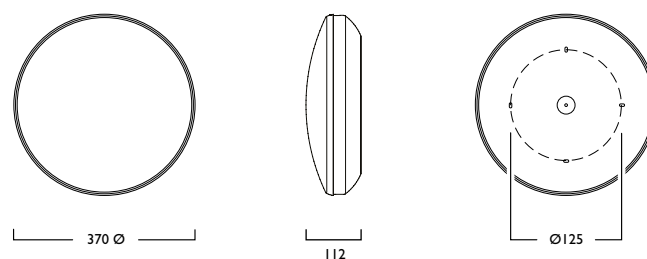

230V 50Hz IP 40 IK 08 125mm 3.4 kg