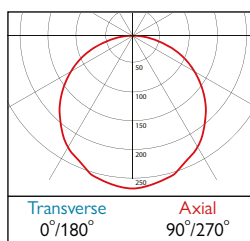

Photometrics

764 DLOR: 0.80

Hacel
Fluent in Lighting

V4 - 03/2026

* All values provided in this document are subject to International standards and electronic components from leading suppliers which are subject to +/- 10% tolerance and apply at an ambient temperature of 25°C. Hacel Lighting look to constantly improve it's product and reserve the right to change specifications without prior notification.