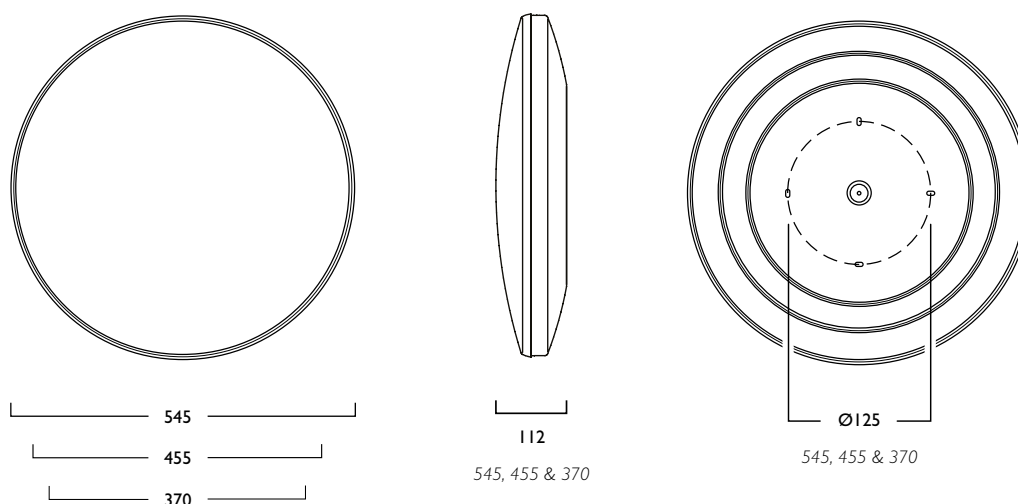

230V 50Hz	IP 40	IK 08	⊕ ⊕ 125mm	 5.9 kg	 4.5 kg	 3.4 kg
				545	455	370