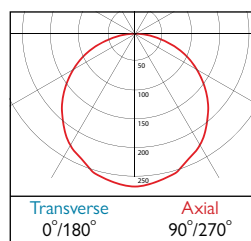

Photometrics

765 DLOR: 0.80

* All values provided in this document are subject to International standards and electronic components from leading suppliers which are subject to +/- 10% tolerance and apply at an ambient temperature of 25°C. Hacel Lighting look to constantly improve its product and reserve the right to change specifications without prior notification.