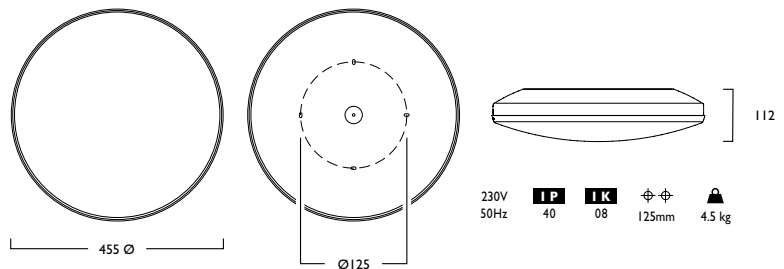

Control Device

Handset (Not suitable for BT versions)	CD1603	X	PIR000

Note: Handset must be within 1m of fitting to work

- **A** Integral Driver/Remote
- **E** Emergency
- **J** Switch Dim (SD1338 only)
- **K** Switch Dim + Emergency (SD1338 only)
- **S** DALI Dim
- **T** DALI Dim + Emergency
- **C** DALI Dim + DALI Emergency
- **L** DALI Bluetooth
- **M** DALI Bluetooth + Emergency

3 Warm (3000K) 4 Neutral (4000K)

1 White (RAL 9010) 2 Urban Graphite (RAL 7046) 3 Black (RAL 9005)

Tel: (0191) 280 9911 Email: technical@hacel.co.uk Web: www.hacel.co.uk V4 - 03/2026