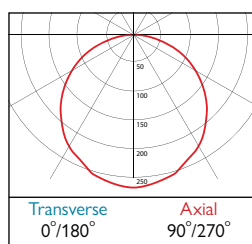

Photometrics

766 DLOR: 0.80

Tel: (0191) 280 9911 Email: technical@hacel.co.uk Web: www.hacel.co.uk V4 - 03/2026

* All values provided in this document are subject to International standards and electronic components from leading suppliers which are subject to +/- 10% tolerance and apply at an ambient temperature of 25°C. Hacel Lighting look to constantly improve it's product and reserve the right to change specifications without prior notification.