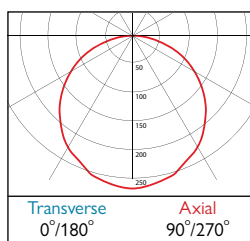

Photometrics

764 DLOR: 0.80

Tel: (0191) 280 9911   Email: technical@hacel.co.uk   Web: www.hacel.co.uk

V4 - 03/2026

* All values provided in this document are subject to International standards and electronic components from leading suppliers which are subject to +/- 10% tolerance and apply at an ambient temperature of 25°C. Hacel Lighting look to constantly improve it's product and reserve the right to change specifications without prior notification.

Hacel®
Fluent in Lighting