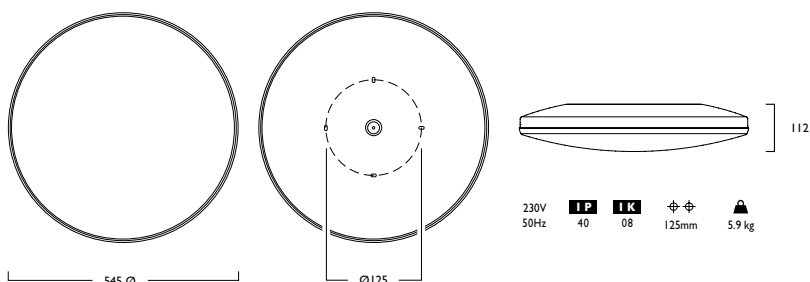

3	Warm White LED (3000K)	CRI 80	30W	43W	57W
	Lumen Output		5186 lm	6996 lm	8842 lm
	LOR		0.8	0.8	0.8
	CRI		80	80	80
	Total Power		32.6W	46.9W	62.1W
	Power Factor		0.97	0.95	0.99
	Running Current		0.15A	0.22A	0.27A
	Inrush Current (Std)		24.0A (200us)	25.9A (252us)	63.0A (197us)
	Inrush Current (Dim)		28.0A (165us)	26.0A (264us)	50.0A (209us)
	Efficacy		127 lm/W	119 lm/W	113 lm/W
	Emergency Output (BLF)		433 (8%)	433 (6%)	433(5%)

4	Neutral White LED (4000K)	CRI 80	30W	43W	57W
	Lumen Output		5458 lm	7364 lm	9308 lm
	LOR		0.8	0.8	0.8
	CRI		80	80	80
	Total Power		32.6W	46.9W	62.1W
	Power Factor		0.97	0.95	0.99
	Running Current		0.15A	0.22A	0.27A
	Inrush Current (Std)		24A (200us)	25.9A (252us)	63.0A (197us)
	Inrush Current (Dim)		28A (165us)	26.0A (264us)	50.0A (209us)
	Efficacy		134 lm/W	125 lm/W	119 lm/W
	Emergency Output (BLF)		456 (8%)	456 (6%)	456 (5%)

● Life expectancy in excess of 130,000 hours (L80 B20) 63,000 hours (L90 B10)

Note: Figures above refer to standard A gear unless stated

Lumera® 545

LED

30W	LED	SD1340	LED	30	+	766
43W	LED	SD1340	LED	43	+	766
57W	LED	SD1340	LED	57	+	766

LED & MW

30W	LED	SD1341	LED	30	+	766
43W	LED <td>SD1341 <td>LED <td>43</td> <td>+</td> <td>766</td> </td></td>					
57W	LED <td>SD1341 <td>LED <td>57</td> <td>+</td> <td>766</td> </td></td>					

Control Device

Handset (Not suitable for BT versions)	CD1603	X	PIR000

Note: Handset must be within 1m of fitting to work

- A Integral Driver/Remote
- E Emergency
- J Switch Dim (SD1340 only)
- K Switch Dim + Emergency (SD1340 only)
- S DALI Dim
- T DALI Dim + Emergency
- C DALI Dim + DALI Emergency
- L DALI Bluetooth
- M DALI Bluetooth + Emergency

3 Warm (3000K) 4 Neutral (4000K)

1 White (RAL 9010) 2 Urban Graphite (RAL 7046) 3 Black (RAL 9005)

Photometrics

766 DLOR: 0.80

Tel: (0191) 280 9911 Email: technical@hacel.co.uk Web: www.hacel.co.uk V4 - 03/2026