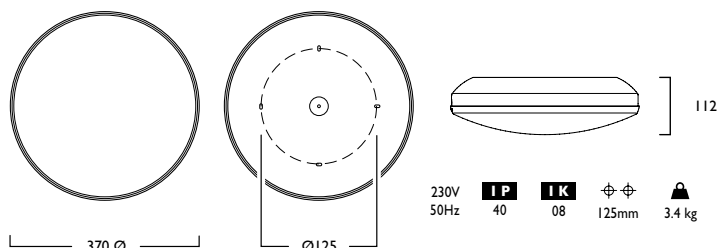

Control Device	Handset (Not suitable for BT versions)	CD1603	X	PIR000
			X	

Note: Handset must be within 1m of fitting to work

- **A** Integral Driver/Remote
- **E** Emergency
- **J** Switch Dim (SD1336 only)
- **K** Switch Dim + Emergency (SD1336 only)
- **S** DALI Dim
- **T** DALI Dim + Emergency
- **C** DALI Dim + DALI Emergency
- **L** DALI Bluetooth
- **M** DALI Bluetooth + Emergency

- **3** Warm (3000K)   **4** Neutral (4000K)
- **1** White (RAL 9010)   **2** Urban Graphite (RAL 7046)   **3** Black (RAL 9005)