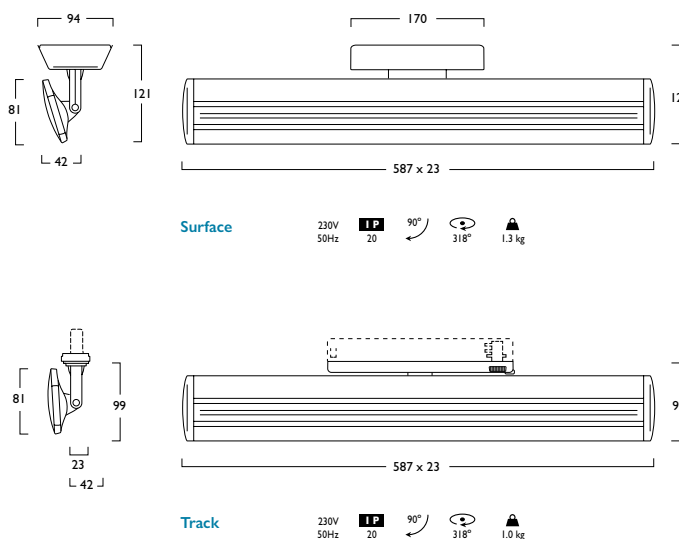

3	Warm White LED (3000K)	CRI 80	22W	29W
	Lumen Output		3705 lm	4829 lm
	LOR		0.89	0.89
	CRI		80	80
	Total Power		24.7W	32.9W
	Power Factor		0.95	0.95
	Running Current		0.11A	0.15A
	Inrush Current (Std)		8.0A (80us)	8.0A (80us)
	Inrush Current (Dim)		9.6A (34us)	9.6A (34us)
	Efficacy		133 lm/W	130 lm/W
	Emergency Output (BLF)		N/A	N/A

4	Neutral White LED (4000K)	CRI 80	22W	29W
	Lumen Output		3877 lm	5053 lm
	LOR		0.89	0.89
	CRI		80	80
	Total Power		24.7W	32.9W
	Power Factor		0.95	0.95
	Running Current		0.11A	0.15A
	Inrush Current (Std)		8.0A (80us)	8.0A (80us)
	Inrush Current (Dim)		9.6A (34us)	9.6A (34us)
	Efficacy		139 lm/W	136 lm/W
	Emergency Output (BLF)		N/A	N/A