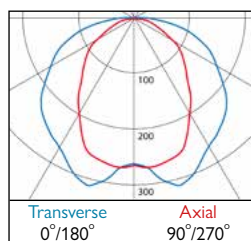

Photometrics

566 DLOR: 0.89

* All values provided in this document are subject to International standards and electronic components from leading suppliers which are subject to +/- 10% tolerance and apply at an ambient temperature of 25°C. Hacel Lighting look to constantly improve it's product and reserve the right to change specifications without prior notification.