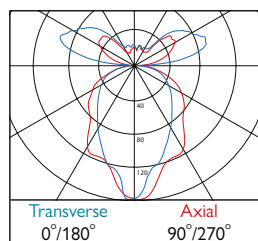

Photometrics

758 / 759 ULOR: 0.57 DLOR: 0.60

Tel: (0191) 280 9911 Email: technical@hacel.co.uk Web: www.hacel.co.uk

* All values provided in this document are subject to International standards and electronic components from leading suppliers which are subject to +/- 10% tolerance and apply at an ambient temperature of 25°C. Hacel Lighting look to constantly improve it's product and reserve the right to change specifications without prior notification.