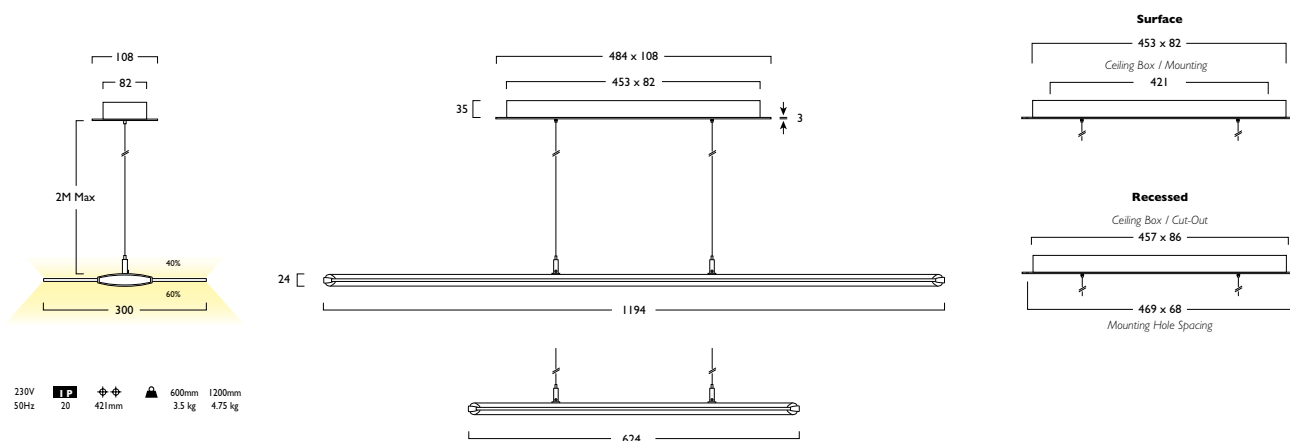

Edj 1200/600 Pendant

Photometrics

758 / 759 ULOR: 0.57 DLOR: 0.60

Tel: (0191) 280 9911 Email: technical@hacel.co.uk Web: www.hacel.co.uk

* All values provided in this document are subject to International standards and electronic components from leading suppliers which are subject to +/- 10% tolerance and apply at an ambient temperature of 25°C. Hacel Lighting look to constantly improve it's product and reserve the right to change specifications without prior notification.