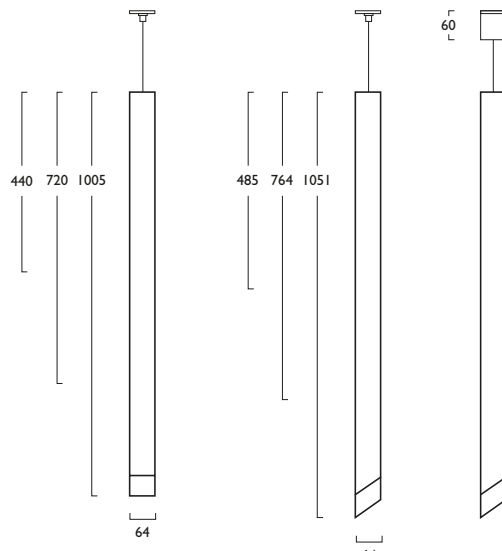

Chyme® Cylo

Chyme® Accent

230V 50Hz IP20 50mm 1.9 kg

Chyme® Cylo

|     |     |      |         |     |    |   |     |   |
|-----|-----|------|---------|-----|----|---|-----|---|
| LED | ☀   | 📏    | 🏠       | 📱   | Ⓚ  | 🔌 | +   | ⚠ |
| 7W  | LED | 440  | PN 1166 | LED | 07 | + | 504 |   |
| 7W  | LED | 720  | PN 1168 | LED | 07 | + | 506 |   |
| 7W  | LED | 1005 | PN 1170 | LED | 07 | + | 508 |   |

- Slim, contemporary LED Pendant available in a choice of 3 lengths and 2 design options
- Lumen outputs from 1164 to 1212 lumens
- Efficacies of up to 110 lm/W
- Single point Zhaga Book 3 LED
- Life expectancy in excess of 60,000 hours (L90 B10)
- Colour stability within 3 MacAdams
- A range of specialist finishes available on request, including: Copper Metallic, Anthracite Metallic, Anodic Malachite, Anodic Gold and Pearl Gentian Blue Metallic
- Wireless Lighting Control available
- Digital Dim and Digital Dim + Emergency options available

CRI 80 7W

4 Neutral White LED (4000K)

|                        |               |
|------------------------|---------------|
| Lumen Output           | 1212 lm       |
| LOR                    | 0.63          |
| CRI                    | 80            |
| Total Power            | 6.9W          |
| Power Factor           | 0.75          |
| Running Current        | 0.04A         |
| Inrush Current (Std)   | 3.0A (45us)   |
| Inrush Current (Dim)   | 13.8A (282us) |
| Efficacy               | 110 lm/W      |
| Emergency Output (BLF) | N/A           |