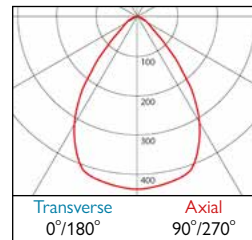

504, 506, 508 DLOR: 0.63