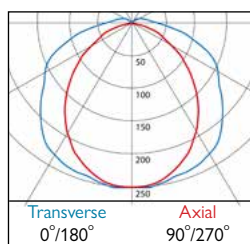

Photometrics

561/608 DLOR: 0.86

Tel: (0191) 280 9911 Email: technical@hacel.co.uk Web: www.hacel.co.uk 05/2026 - V5

* All values provided in this document are subject to International standards and electronic components from leading suppliers which are subject to +/- 10% tolerance and apply at an ambient temperature of 25°C. Hacel Lighting look to constantly improve it's product and reserve the right to change specifications without prior notification.