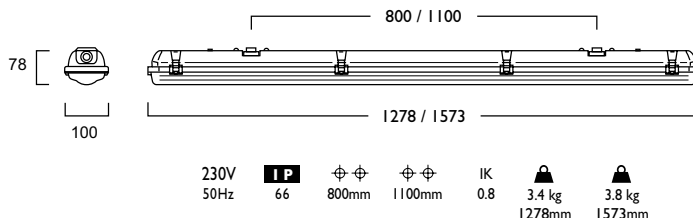

3 Warm White LED (3000K)		CRI 80	19W	33W	46W	24W	41W	58W
Lumen Output			3604 lm	5874 lm	7956 lm	4618 lm	7526 lm	10195 lm
LOR			0.86	0.86	0.86	0.86	0.86	0.86
CRI			80	80	80	80	80	80
Total Power			20.5W	35.9W	51.0W	25.4W	44.9W	63.9W
Power Factor			0.98	0.95	0.95	0.99	0.95	0.95
Running Current			0.09A	0.16A	0.23A	0.11A	0.21A	0.29A
Inrush Current (Std)			32.0A (240us)	11.0A (38us)	15.0A (100us)	30.0A (253us)	11.0A (38us)	16.0A (40us)
Inrush Current (Dim)			22.4A (176us)	22.4A (176us)	22.4A (176us)	23.0A (174us)	23.0A (174us)	23.0A (174us)
Efficacy			151 lm/W	140 lm/W	134 lm/W	156 lm/W	144 lm/W	137 lm/W
Emergency Output (BLF)			504 lm (14%)	469 lm (8%)	477 lm (6%)	507 lm (11%)	451 lm (6%)	407 lm (4%)

Aviata Surface

LED	19W	33W	46W	24W	41W	58W
LED	LED	LED	LED	LED	LED	LED
Length	1278mm	1278mm	1278mm	1573mm	1573mm	1573mm
Model	SM1222	SM1222	SM1222	SM1600	SM1600	SM1600
Power	19	33	46	24	41	58
Beam Angle	561	561	561	608	608	608

- Glass Reinforced Polyester housing (Light Grey RAL 7035)
- Injection moulded opal Polycarbonate diffuser with stainless steel clips
- IP66 (all mounting orientations) and IK08 rated, suitable for exterior use only under canopy
- Suitable for trunking mounting through 20mm knockouts
- Available in a choice of lumen output up to 10720 lumens
- Efficacies up to 164 lm/W
- Life expectancy 72,000 hours (L80 B10)
- Colour stability within 3 MacAdams
- Complementary Pendant version available
- Wireless Lighting Control available
- Digital Dim and Digital Dim + Emergency options available