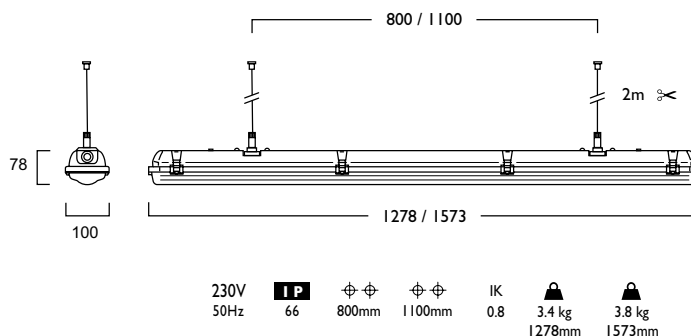

	CRI 80	19W	33W	46W	24W	41W	58W
<b>3 Warm White LED (3000K)</b>							
Lumen Output		3604 lm	5874 lm	7956 lm	4618 lm	7526 lm	10195 lm
LOR		0.86	0.86	0.86	0.86	0.86	0.86
CRI		80	80	80	80	80	80
Total Power		20.5W	35.9W	51.0W	25.4W	44.9W	63.9W
Power Factor		0.98	0.95	0.95	0.99	0.95	0.95
Running Current		0.09A	0.16A	0.23A	0.11A	0.21A	0.29A
Inrush Current (Std)		32.0A (240us)	11.0A (38us)	15.0A (100us)	30.0A (253us)	11.0A (38us)	16.0A (40us)
Inrush Current (Dim)		22.4A (176us)	22.4A (176us)	22.4A (176us)	23.0A (174us)	23.0A (174us)	23.0A (174us)
Efficacy		151 lm/W	140 lm/W	134 lm/W	156 lm/W	144 lm/W	137 lm/W
Emergency Output (BLF)		504 lm (14%)	469 lm (8%)	477 lm (6%)	507 lm (11%)	451 lm (6%)	407 lm (4%)
<b>4 Neutral White LED (4000K)</b>							
Lumen Output		3772 lm	6146 lm	8326 lm	4856 lm	7914 lm	10720 lm
LOR		0.86	0.86	0.86	0.86	0.86	0.86
CRI		80	80	80	80	80	80
Total Power		20.5W	35.9W	51.0W	25.4W	44.9W	63.9W
Power Factor		0.98	0.95	0.95	0.99	0.95	0.95
Running Current		0.09A	0.16A	0.23A	0.11A	0.21A	0.29A
Inrush Current (Std)		32.0A (240us)	11.0A (38us)	15.0A (100us)	30.0A (253us)	11.0A (38us)	16.0A (40us)
Inrush Current (Dim)		22.4A (176us)	22.4A (176us)	22.4A (176us)	23.0A (174us)	23.0A (174us)	23.0A (174us)
Efficacy		158 lm/W	147 lm/W	140 lm/W	164 lm/W	151 lm/W	144 lm/W
Emergency Output (BLF)		528 lm (14%)	491 lm (8%)	499 lm (6%)	534 lm (11%)	474 lm (6%)	428 lm (4%)

## Aviata Pendant

LED	19W	33W	46W	24W	41W	58W
LED	LED	LED	LED	LED	LED	LED
1278mm	1278mm	1278mm	1573mm	1573mm	1573mm	1573mm
PN1222	PN1222	PN1222	PN1600	PN1600	PN1600	PN1600
19	33	46	24	41	58	
561	561	561	608	608	608	

- Glass Reinforced Polyester housing (Light Grey RAL 7035)
- Injection moulded opal Polycarbonate diffuser with stainless steel clips
- IP66 and IK08 rated, suitable for exterior use only under canopy
- Suitable for trunking mounting through 20mm knockouts
- Lumen outputs from 3604 to 10720 lumens