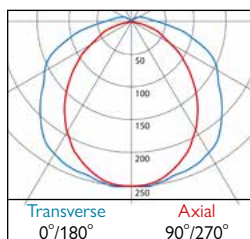

Photometrics

561/608 DLOR: 0.86

Tel: (0191) 280 9911 Email: technical@hacel.co.uk Web: www.hacel.co.uk

V5 - 05/2026

* All values provided in this document are subject to International standards and electronic components from leading suppliers which are subject to +/- 10% tolerance and apply at an ambient temperature of 25°C. Hacel Lighting look to constantly improve it's product and reserve the right to change specifications without prior notification.