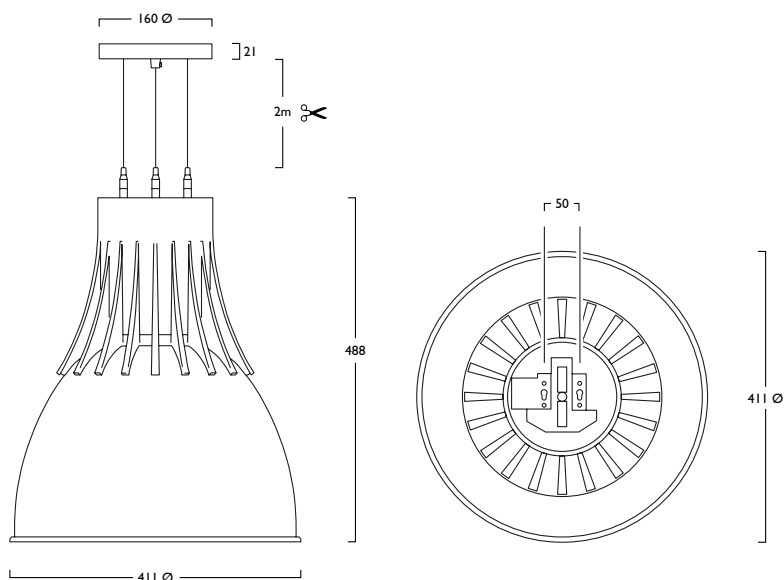

Aspen® Ice

230W
50Hz

IP
20

⊕ ⊕
50mm

⚠
7.7 kg