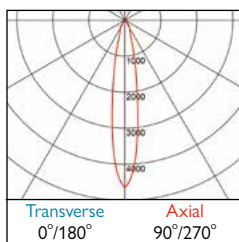

■ Baffle Option

490 2x Anti Glare Baffle

Photometrics

377-378 DLOR: 0.81

379-380 DLOR: 0.83

381-382 DLOR: 0.86

Tel: (0191) 280 9911 Email: technical@hacel.co.uk Web: www.hacel.co.uk

* All values provided in this document are subject to International standards and electronic components from leading suppliers which are subject to +/- 10% tolerance and apply at an ambient temperature of 25°C. Hacer Lighting look to constantly improve it's product and reserve the right to change specifications without prior notification.