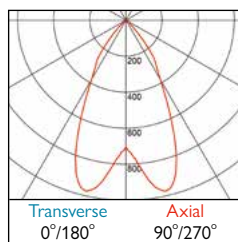

■ Baffle Option

490 2x Anti Glare Baffle

Photometrics

377-378 DLOR: 0.81

379-380 DLOR: 0.83

381-382 DLOR: 0.86

Tel: (0191) 280 9911 Email: technical@hacel.co.uk Web: www.hacel.co.uk

* All values provided in this document are subject to International standards and electronic components from leading suppliers which are subject to +/- 10% tolerance and apply at an ambient temperature of 25°C. Hacer Lighting look to constantly improve it's product and reserve the right to change specifications without prior notification.