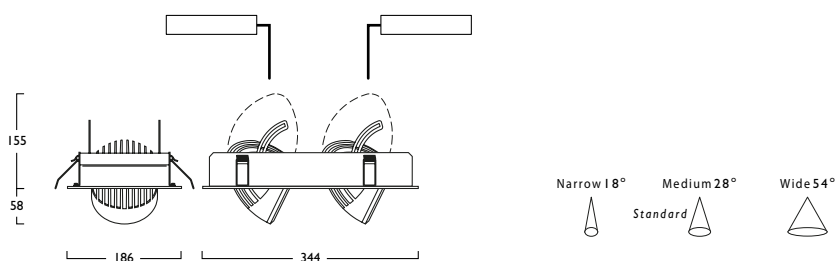

Aleda® Ported Duet

230V 50Hz **IP** 20 64° 350° 330 x 171mm 2.3 kg

Options

■ Luminescent Halo Options

■ Baffle Option