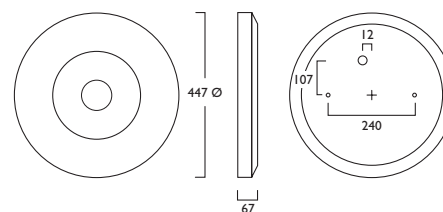

230V 50Hz IP 20 240mm 3.5 kg

Control Devices

PIR Handset

CD1603

X

PIR000

Solos® Wall Light

LED

15W	LED	WL286	LED	15	+	737
32W	LED	WL286	LED	32	+	737
50W	LED	WL286	LED	50	+	737

LED & MW

15W	LED	WL329	LED	15	+	737
32W	LED	WL329	LED	32	+	737
50W	LED	WL329	LED	50	+	737

Gear types F & G must be operated through a DSI

- A Integral Driver/Remote
- E Emergency
- F Digital Dim
- G Digital Dim + Emergency
- J Switch Dim (WL286 only)
- K Switch Dim + Emergency (WL286 only)
- S DALI Dim
- T DALI Dim + Emergency
- C DALI Dim + DALI Emergency
- L DALI Bluetooth
- M DALI Bluetooth + Emergency

3 Warm (3000K) 4 Neutral (4000K)

1 White (RAL 9010) 2 Urban Graphite (RAL 7046) 3 Black (RAL 9005)

Luminescent Halo Options - Examples Shown on page 2

- High performance LED Circular light offering 65,000 hour life expectancy (L80 B10)
- Lumen outputs from 2795 to 8756 lumens
- Efficacies up to 120 lm/W
- Colour stability within 3 MacAdams
- Microwave Control is discreetly concealed behind diffuser
- Slim luminaire projection of only 67mm
- Centre feature and housing available in White, Black or Urban Graphite
- The sensor defaults can be modified via dip switches for non-dimmable versions and with the use of the PIR Handset for dimmable versions (contact Technical for advice if required)
- TP(b) rated as standard
- Complementary Pendant, Recessed and Surface versions available.
- Wireless Lighting Control available, see Connected video for full overview
- Dip switch settings can be found on Installation document - default setting is 5 Seconds