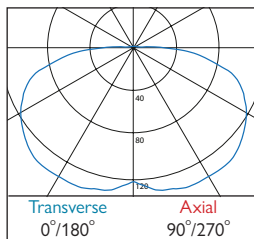

3 Warm (3000K) 4 Neutral (4000K)

1 White (RAL 9010) 2 Urban Graphite (RAL 7046) 3 Black (RAL 9005)

Luminescent Halo Options - Examples Shown on page 2

- Sleek high performance LED Circular luminaire offering 65,000 hour life expectancy (L80 B10)
- Lumen outputs from 2795 to 8756 lumens
- Efficacies up to 120 lm/W
- Colour stability within 3 MacAdams
- Microwave Control is discreetly concealed behind diffuser
- Slim luminaire projection of only 67mm
- Centre feature and housing available in White, Black or Urban Graphite
- The sensor defaults can be modified via dip switches for non-dimmable versions and with the use of the PIR Handset for dimmable versions (contact Technical for advice if required)
- TP(b) rated as standard
- Complementary Recessed Downlight, Pendant and Wall Light versions available
- Wireless Lighting Control available, see Connected video for full overview
- Dip switch settings can be found on Installation document - default setting is 5 Seconds

Solos[®] Surface

■ Luminescent Edge Options

469 Neptune Blue

470 Mars Red

472 Acid Green

Photometrics

737 DLOR: 0.70