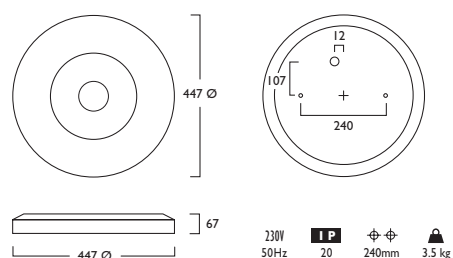

	CRI 80	15W	32W	50W
3 Warm White LED (3000K)				
Lumen Output		2795 lm	5405 lm	8241 lm
LOR		0.70	0.70	0.70
CRI		80	80	80
Total Power		17.2W	34.1W	54.3W
Power Factor		0.87	0.96	0.95
Running Current		0.7A	0.14A	0.22A
Inrush Current (Std)		2.9A (61us)	25.0A (150us)	25.9A (252us)
Inrush Current (Dim)		25.0A (140us)	28.0A (165us)	26.0A (264us)
Efficacy		113 lm/W	110 lm/W	106 lm/W
Emergency Output (BLF)		395 lm (14%)	387 lm (7%)	412 lm (5%)
4 Neutral White LED (4000K)				
Lumen Output		2969 lm	5743 lm	8756 lm
LOR		0.70	0.70	0.70
CRI		80	80	80
Total Power		17.2W	34.1W	54.3W
Power Factor		0.87	0.96	0.95
Running Current		0.7A	0.14A	0.22A
Inrush Current (Std)		2.9A (61us)	25.0A (150us)	25.9A (252us)
Inrush Current (Dim)		25.0A (140us)	28.0A (165us)	26.0A (264us)
Efficacy		120 lm/W	117 lm/W	112 lm/W
Emergency Output (BLF)		417 lm (14%)	411 lm (7%)	438 lm (5%)

Solos[®] Surface

LED

Power	LED	SD286	LED	15	32	50	737
15W	LED	SD286	LED	15	32	50	737
32W	LED	SD286	LED	15	32	50	737
50W	LED	SD286	LED	15	32	50	737

LED & MW

Power	LED	SD329	LED	15	32	50	737
15W	LED	SD329	LED	15	32	50	737
32W	LED	SD329	LED	15	32	50	737
50W	LED	SD329	LED	15	32	50	737

Solos[®] Surface

■ Luminescent Edge Options

469 Neptune Blue

470 Mars Red

472 Acid Green

Photometrics

737 DLOR: 0.70