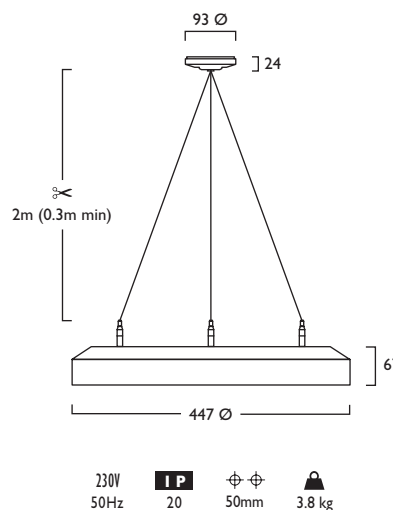

3 Warm White LED (3000K)	CRI 80	15W	32W	50W
Lumen Output		2795 lm	5405 lm	8241 lm
LOR		0.70	0.70	0.70
CRI		80	80	80
Total Power		17.2W	34.1W	54.3W
Power Factor		0.87	0.96	0.95
Running Current		0.7A	0.14A	0.22A
Inrush Current (Std)		2.9A (61us)	25.0A (150us)	25.9A (252us)
Inrush Current (Dim)		25.0A (140us)	28.0A (165us)	26.0A (264us)
Efficacy		113 lm/W	110 lm/W	106 lm/W
Emergency Output (BLF)		395 lm (14%)	387 lm (7%)	412 lm (5%)

4 Neutral White LED (4000K)	CRI 80	15W	32W	50W
Lumen Output		2969 lm	5743 lm	8756 lm
LOR		0.70	0.70	0.70
CRI		80	80	80
Total Power		17.2W	34.1W	54.3W
Power Factor		0.87	0.96	0.95
Running Current		0.7A	0.14A	0.22A
Inrush Current (Std)		2.9A (61us)	25.0A (150us)	25.9A (252us)
Inrush Current (Dim)		25.0A (140us)	28.0A (165us)	26.0A (264us)
Efficacy		120 lm/W	117 lm/W	112 lm/W
Emergency Output (BLF)		417 lm (14%)	411 lm (7%)	438 lm (5%)