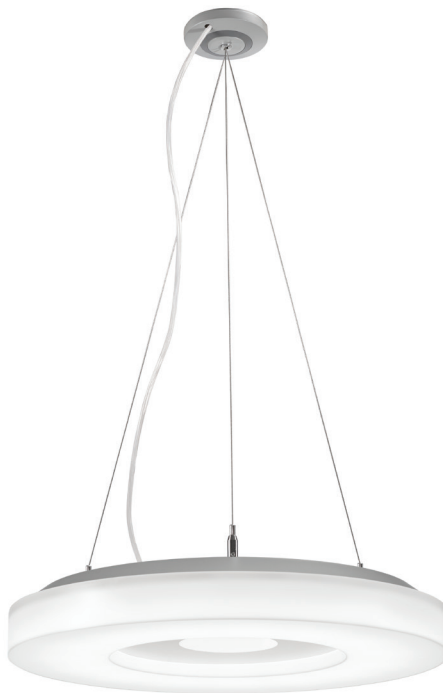

Solos® Pendant

LED	15W	32W	50W
LED	PN287	PN287	PN287
LED	15	32	50
	+	+	+
	737	737	737

Gear types F & G must be operated through a DSI

- A** Integral Driver/Remote
- E** Emergency
- F** Digital Dim
- G** Digital Dim + Emergency
- J** Switch Dim
- K** Switch Dim + Emergency
- S** DALI Dim
- T** DALI Dim + Emergency
- C** DALI Dim + DALI Emergency
- L** DALI Bluetooth
- M** DALI Bluetooth + Emergency

- 3** Warm (3000K) **4** Neutral (4000K)
- 1** White (RAL 9010) **2** Urban Graphite (RAL 7046) **3** Black (RAL 9005)

Luminescent Halo Options - Examples Shown on page 2

353 3x 5m Suspensions (wires only)

- Slim circular contemporary luminaire
- High performance LED offering 65,000 hour life expectancy (L80 B10)
- Lumen outputs from 2795 to 8756 lumens
- Efficacies up to 120 lm/W
- Colour stability within 3 MacAdams
- 2m suspension supplied as standard (Optional 5m)
- Centre feature and housing available in White, Black and Graphite (shown)
- Complementary Downlight, Surface and Wall Light versions are available
- Wireless Lighting Control available, see Connected video for full overview

Solos[®] Pendant

■ Luminescent Halo Options

469 Neptune Blue

470 Mars Red

472 Acid Green

Photometrics

737 DLOR: 0.70