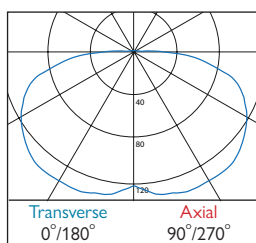

- Slim circular contemporary luminaire
- High performance LED offering 65,000 hour life expectancy (L80 B10)
- Lumen outputs from 2795 to 8756 lumens
- Efficacies up to 120 lm/W
- Colour stability within 3 MacAdams
- 2m suspension supplied as standard (Optional 5m)
- Centre feature and housing available in White, Black and Graphite (shown)
- Complementary Downlight, Surface and Wall Light versions are available
- Wireless Lighting Control available, see Connected video for full overview

Solos[®] Pendant

■ Luminescent Halo Options

469 Neptune Blue

470 Mars Red

472 Acid Green

Photometrics

737 DLOR: 0.70