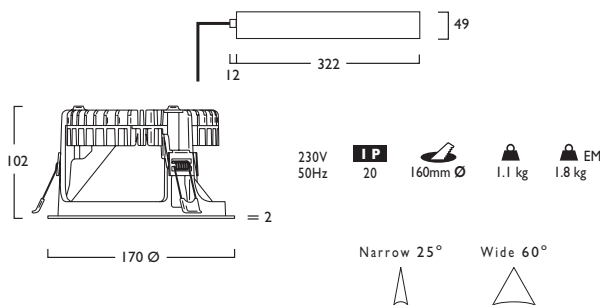

Hacel®
Fluent in Lighting