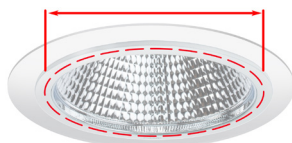

Solex® Options

Options

■ Polycarbonate Options

Adapter Ring Options

Option Code	Adapter Ring Ø	Fits cut out up to	To fit existing fitting
591	294mm	Fixed @ 270-275mm	Maximus
592	240mm	Fixed @ 220mm	Solara Slim
593	220mm	Up to 200mm	Soledo

Fits Cut Out as shown in table

Photometrics