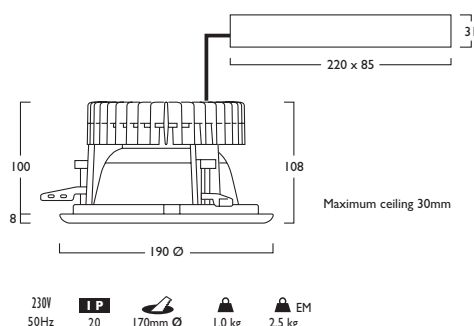

Soledo®

LED

8W	LED	ID244	LED	08	+	370
12W	LED	ID244	LED	12	+	370
17W	LED	ID244	LED	17	+	370
22W	LED	ID244	LED	22	+	370
30W	LED	ID244	LED	30	+	435

- Efficacies up to 137 lm/W
- Available in a choice of lumen outputs, delivering lumens from 1096 up to 5727
- UGR <22 (<19 with anti-glare louvre option)
- Life expectancy (up to 22W) in excess of 50,000 hours (L80 B10)
- Life expectancy (30W) in excess of 57,000 hours (L90 B10)
- Colour stability within 3 MacAdams
- Positive clamp fixings for ease of installation
- Wide range of options for customisation
- Wireless Lighting Control available, see Connected video for full overview

230V 50Hz IP20 170mm Ø 1.0 kg 2.5 kg EM

Soledo® Options

■ Glass Options

432 Flush Clear (IP44)
434 Flush Clear + Gasket (IP65)

433 Flush Etched (IP44)
435 Flush Etched + Gasket (IP65)

436 Floating Etched

438 Floating Halo Etched