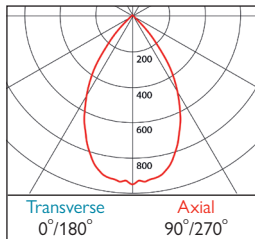

	CRI 80	Warm White LED (3000K)				CRI 90	Neutral White LED (4000K)			
		8W	15W	24W	30W		8W	15W	24W	30W
Lumen Output		1463 lm	2606 lm	3973 lm	5282 lm		1186 lm	2105 lm	3213 lm	4284 lm
LOR		0.93	0.93	0.93	0.93		0.93	0.93	0.93	0.93
CRI		80	80	80	80		90	90	90	90
Total Power		8.9W	16.4W	26.2W	33.7W		8.9W	16.4W	26.2W	33.7W
Power Factor		0.90	0.95	0.96	0.97		0.90	0.90	0.96	0.95
Running Current		0.04A	0.07A	0.12A	0.15		0.04A	0.09A	0.12A	0.17A
Inrush Current (Std)		3A (60us)	18A (210us)	24A (200us)	30A (200us)		3A (60us)	1.5A (60us)	24A (200us)	30A (200us)
Inrush Current (Dim)		15A (243us)	10A (80us)	3.31A (43us)	5.33A (42us)		10A (80us)	10A (80us)	3.31A (42us)	5.33A (42us)
Efficacy		152 lm/W	147 lm/W	141 lm/W	145 lm/W		122 lm/W	119 lm/W	114 lm/W	118 lm/W
Emergency Output (BLF)		373 (25%)	373 (14%)	373 (9%)	373 (7%)		313 (25%)	313 (14%)	313 (9%)	313 (7%)

- Class leading LED Square Downlighter
- Exceptional engineering and thermal management
- Choice of lumen outputs, delivering lumens from 1463 to 5414 lumens
- Efficacies up to 160 lm/W
- Life expectancy in excess of 57,000 hours (L90 B10)
- CRI 80 and CRI 90 versions available, colour stability within 3 MacAdams
- Emergency versions available
- Wireless Lighting Control available, see Connected video for full overview

- 3 Warm (3000K) 4 Neutral (4000K)
- 1 White (RAL 9010) 2 Urban Graphite (RAL 7046) 3 Black (RAL 9005)

- Glass Options
- 550 Flush Clear
 - 559 Flush Etched

Soledo[®] Square Maxi

Photometrics

479-480 DLOR: 0.93