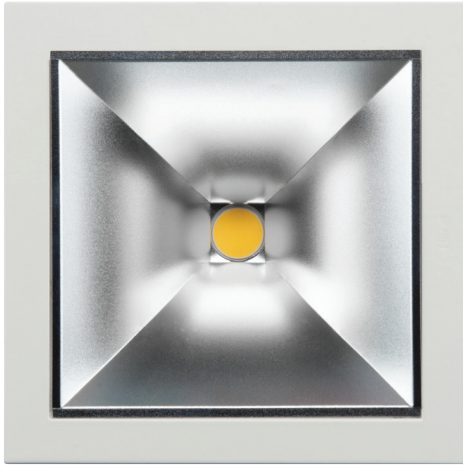

	CRI 80	Warm White LED (3000K)				CRI 90	Neutral White LED (4000K)			
		8W	15W	24W	30W		8W	15W	24W	30W
Lumen Output		1463 lm	2606 lm	3973 lm	5282 lm		1186 lm	2105 lm	3213 lm	4284 lm
LOR		0.93	0.93	0.93	0.93		0.93	0.93	0.93	0.93
CRI		80	80	80	80		90	90	90	90
Total Power		8.9W	16.4W	26.2W	33.7W		8.9W	16.4W	26.2W	33.7W
Power Factor		0.90	0.95	0.96	0.97		0.90	0.90	0.96	0.95
Running Current		0.04A	0.07A	0.12A	0.15		0.04A	0.09A	0.12A	0.17A
Inrush Current (Std)		3A (60us)	18A (210us)	24A (200us)	30A (200us)		3A (60us)	1.5A (60us)	24A (200us)	30A (200us)
Inrush Current (Dim)		15A (243us)	10A (80us)	3.31A (43us)	5.33A (42us)		10A (80us)	10A (80us)	3.31A (42us)	5.33A (42us)
Efficacy		152 lm/W	147 lm/W	141 lm/W	145 lm/W		122 lm/W	119 lm/W	114 lm/W	118 lm/W
Emergency Output (BLF)		373 (25%)	373 (14%)	373 (9%)	373 (7%)		313 (25%)	313 (14%)	313 (9%)	313 (7%)

Soledo® Square Maxi

LED CRI 80	8W	15W	24W	30W	Price
LED ID1101	08	15	24	30	479
LED ID1101	08	15	24	30	479
LED ID1101	08	15	24	30	479
LED ID1101	08	15	24	30	479

LED CRI 90	8W	15W	24W	30W	Price
LED ID1102	08	15	24	30	480
LED ID1102	08	15	24	30	480
LED ID1102	08	15	24	30	480
LED ID1102	08	15	24	30	480

- Class leading LED Square Downlighter
- Exceptional engineering and thermal management
- Choice of lumen outputs, delivering lumens from 1463 to 5414 lumens
- Efficacies up to 160 lm/W
- Life expectancy in excess of 57,000 hours (L90 B10)
- CRI 80 and CRI 90 versions available, colour stability within 3 MacAdams
- Emergency versions available
- Wireless Lighting Control available, see Connected video for full overview

- 3 Warm (3000K) 4 Neutral (4000K)
- 1 White (RAL 9010) 2 Urban Graphite (RAL 7046) 3 Black (RAL 9005)

- Glass Options
- 550 Flush Clear
 - 559 Flush Etched

Soledo[®] Square Maxi

Photometrics

479-480 DLOR: 0.93