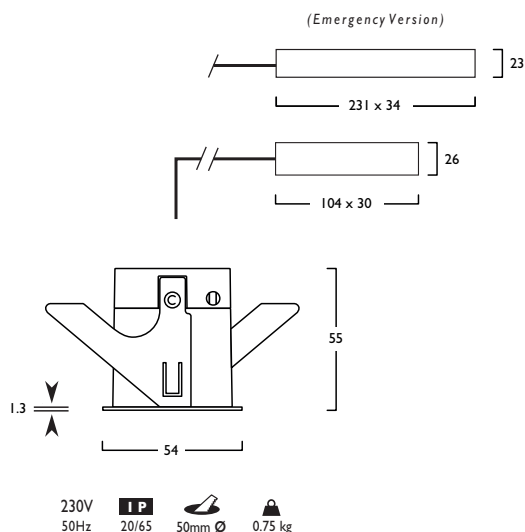

Figures shown below are based on Gear Type - A Remote Driver

3	Warm White LED (3000K)	CRI 80	
		3W	6W
	Lumen Output	504 lm	979 lm
	LOR	0.79	0.79
	CRI	80	80
	Total Power	3.3W	6.8W
	Power Factor	0.65	0.9
	Running Current	0.01A	0.03A
	Inrush Current (Std)	16.0A	16.0A
	Inrush Current (Dim)	5.0A (100us)	5.0A (100us)
	Efficacy	120 lm/W	113 lm/W
	Emergency Output (BLF)	456 (90%)	446 (45%)

4	Neutral White LED (4000K)	CRI 80	
		3W	6W
	Lumen Output	533 lm	1035 lm
	LOR	0.79	0.79
	CRI	80	80
	Total Power	3.3W	6.8W
	Power Factor	0.65	0.9
	Running Current	0.01A	0.03A
	Inrush Current (Std)	16.0A	16.0A
	Inrush Current (Dim)	5.0A (100us)	5.0A (100us)
	Efficacy	127 lm/W	120 lm/W
	Emergency Output (BLF)	482 (90%)	472 (45%)