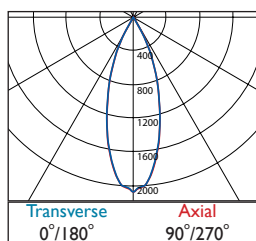

Photometrics

724 DLOR: 0.79
Chrome Reflector