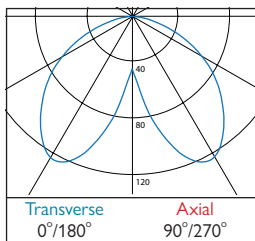

Photometrics

721 LOR: 0.42