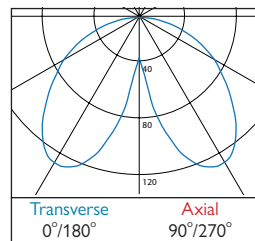

Explora® Halo Direct

LED CRI 80

51W	LED	Micro	PN1645	LED	51	+	721
59W	LED	Midi	PN1646	LED	59	+	722
78W	LED	Maxi	PN1647	LED	78	+	723

- Elegant LED circular pendant with Chrome feature
- Available in Maxi, Midi and Micro sizes
- Lumen outputs from 6402 to 9750 lumens
- Life expectancy of 50,000hrs (L80 B10)
- Colour stability within 3 MacAdams
- Colour options apply to Driver Housing
- Wireless Lighting Control available, see Connected video for full overview

- 264 3x 5m Suspensions (wires only)

Explora® Halo Direct

PRODUCT INFORMATION

Photometrics

721 LOR: 0.42

722 LOR: 0.42

723 LOR: 0.40

Hacel[®]
 Fluent in Lighting