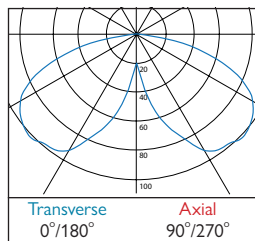

- 264 3x 5m Suspensions (wires only)

Explora® Halo Direct

PRODUCT INFORMATION

Photometrics

721 LOR: 0.42

722 LOR: 0.42

723 LOR: 0.40

Hacel[®]
 Fluent in Lighting