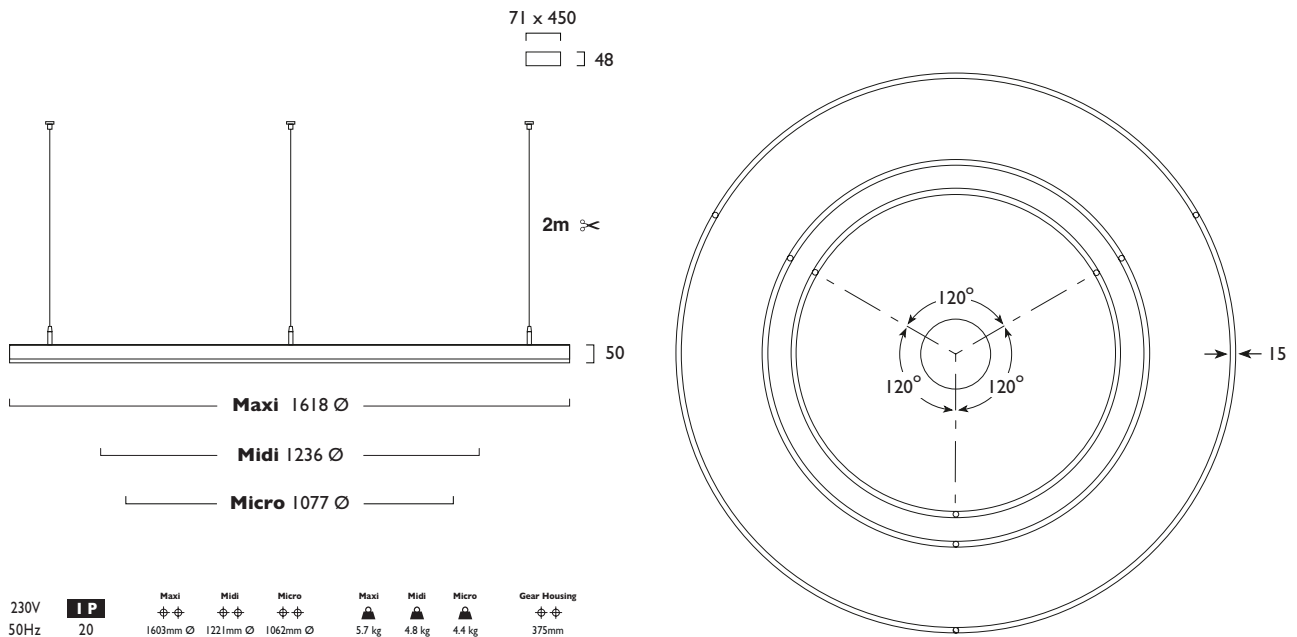

Explora® Halo Direct

LED CRI 80

51W	LED	Micro	PN1645	LED	51	+	721
59W	LED	Midi	PN1646	LED	59	+	722
78W	LED	Maxi	PN1647	LED	78	+	723

- Elegant LED circular pendant with Chrome feature
- Available in Maxi, Midi and Micro sizes
- Lumen outputs from 6402 to 9750 lumens
- Life expectancy of 50,000hrs (L80 B10)
- Colour stability within 3 MacAdams
- Colour options apply to Driver Housing
- Wireless Lighting Control available, see Connected video for full overview

- A Integral Driver/Remote
- J Switch Dim
- S DALI Dim
- L DALI Bluetooth

- 3 Warm (3000K) 4 Neutral (4000K)

- 1 White (RAL 9010) 2 Urban Graphite (RAL 7046) 3 Black (RAL 9005) Colour options apply to Driver Housing

- 264 3x 5m Suspensions (wires only)

Explora® Halo Direct

PRODUCT INFORMATION

Photometrics

721 LOR: 0.42

722 LOR: 0.42

723 LOR: 0.40

Hacel[®]
 Fluent in Lighting