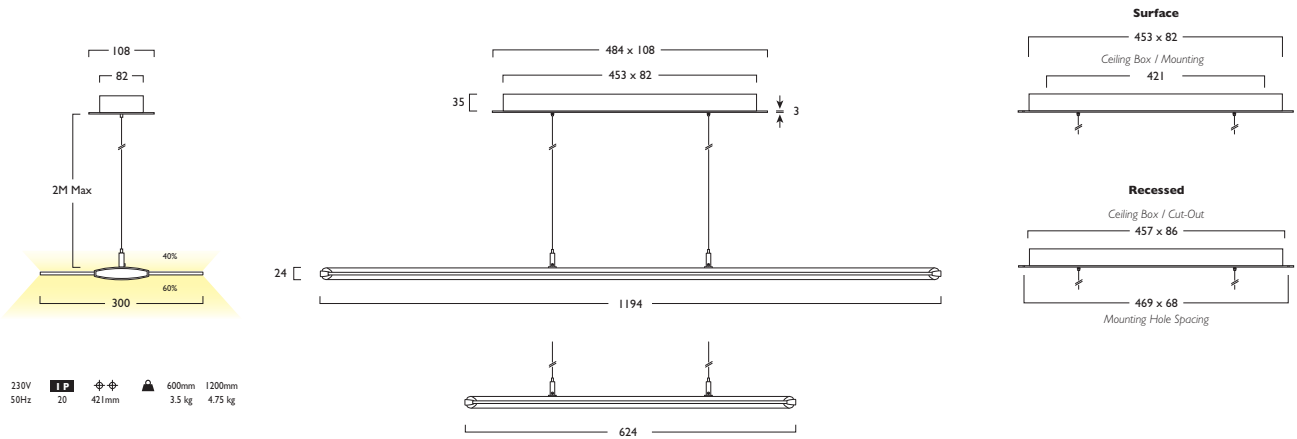

Edj 1200/600 Pendant

Photometrics

758 / 759 ULR: 0.57 DLOR: 0.60