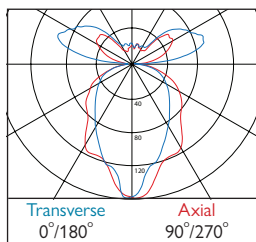

Photometrics

758 / 759 ULR: 0.57 DLOR: 0.60