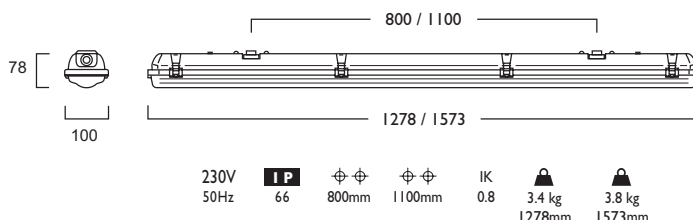

	3 Warm White LED (3000K)			4 Neutral White LED (4000K)		
	CRI 80	19W	33W	46W	24W	41W
Lumen Output	3604 lm	5874 lm	7956 lm	4618 lm	7526 lm	10195 lm
LOR	0.86	0.86	0.86	0.86	0.86	0.86
CRI	80	80	80	80	80	80
Total Power	20.5W	35.9W	51.0W	25.4W	44.9W	63.9W
Power Factor	0.98	0.95	0.95	0.99	0.95	0.95
Running Current	0.09A	0.16A	0.23A	0.11A	0.21A	0.29A
Inrush Current (Std)	32.0A (240us)	11.0A (38us)	15.0A (100us)	30.0A (253us)	11.0A (38us)	16.0A (40us)
Inrush Current (Dim)	22.4A (176us)	22.4A (176us)	22.4A (176us)	23.0A (174us)	23.0A (174us)	23.0A (174us)
Efficacy	151 lm/W	140 lm/W	134 lm/W	156 lm/W	144 lm/W	137 lm/W
Emergency Output (BLF)	504 lm (14%)	469 lm (8%)	477 lm (6%)	507 lm (11%)	451 lm (6%)	407 lm (4%)

Aviata Surface

LED	19W	33W	46W	24W	41W	58W
LED	1278mm	1573mm	1573mm	1278mm	1573mm	1573mm
SM	SM1222	SM1600	SM1600	SM1222	SM1600	SM1600
LED	19	33	46	24	41	58
Length	561	608	608	561	608	608

- Glass Reinforced Polyester housing (Light Grey RAL 7035)
- Injection moulded opal Polycarbonate diffuser with stainless steel clips
- IP66 (all mounting orientations) and IK08 rated, suitable for exterior use only under canopy
- Suitable for trunking mounting through 20mm knockouts
- Available in a choice of lumen output up to 10720 lumens
- Efficacies up to 164 lm/W
- Life expectancy 72,000 hours (L80 B10)
- Colour stability within 3 MacAdams
- Complementary Pendant version available
- Wireless Lighting Control available, see Connected video for full overview