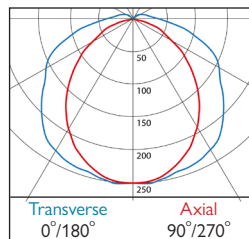

Photometrics