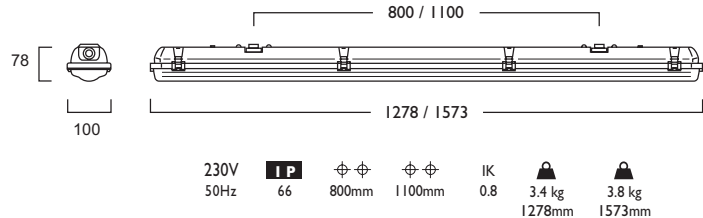

3 Warm White LED (3000K)	CRI 80	19W	33W	46W	24W	41W	58W
	Lumen Output		3604 lm	5874 lm	7956 lm	4618 lm	7526 lm
LOR		0.86	0.86	0.86	0.86	0.86	0.86
CRI		80	80	80	80	80	80
Total Power		20.5W	35.9W	51.0W	25.4W	44.9W	63.9W
Power Factor		0.98	0.95	0.95	0.99	0.95	0.95
Running Current		0.09A	0.16A	0.23A	0.11A	0.21A	0.29A
Inrush Current (Std)		32.0A (240us)	11.0A (38us)	15.0A (100us)	30.0A (253us)	11.0A (38us)	16.0A (40us)
Inrush Current (Dim)		22.4A (176us)	22.4A (176us)	22.4A (176us)	23.0A (174us)	23.0A (174us)	23.0A (174us)
Efficacy		151 lm/W	140 lm/W	134 lm/W	156 lm/W	144 lm/W	137 lm/W
Emergency Output (BLF)		504 lm (14%)	469 lm (8%)	477 lm (6%)	507 lm (11%)	451 lm (6%)	407 lm (4%)

Aviata Surface

LED	19W	33W	46W	24W	41W	58W
LED	1278mm	1278mm	1278mm	1573mm	1573mm	1573mm
SM	SM1222	SM1222	SM1222	SM1600	SM1600	SM1600
LED	19	33	46	24	41	58
Length	561	561	561	608	608	608

- Glass Reinforced Polyester housing (Light Grey RAL 7035)
- Injection moulded opal Polycarbonate diffuser with stainless steel clips
- IP66 (all mounting orientations) and IK08 rated, suitable for exterior use only under canopy
- Suitable for trunking mounting through 20mm knockouts
- Available in a choice of lumen output up to 10720 lumens
- Efficacies up to 164 lm/W
- Life expectancy 72,000 hours (L80 B10)
- Colour stability within 3 MacAdams
- Complementary Pendant version available
- Wireless Lighting Control available, see Connected video for full overview