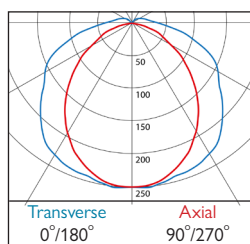

Photometrics

561/608 DLOR: 0.86

Tel: (0191) 280 9911 Email: technical@hacel.co.uk Web: www.hacel.co.uk 03/2024 - V4

* All values provided in this document are subject to International standards and electronic components from leading suppliers which are subject to +/- 10% tolerance and apply at an ambient temperature of 25°C. Hacel Lighting look to constantly improve it's product and reserve the right to change specifications without prior notification.