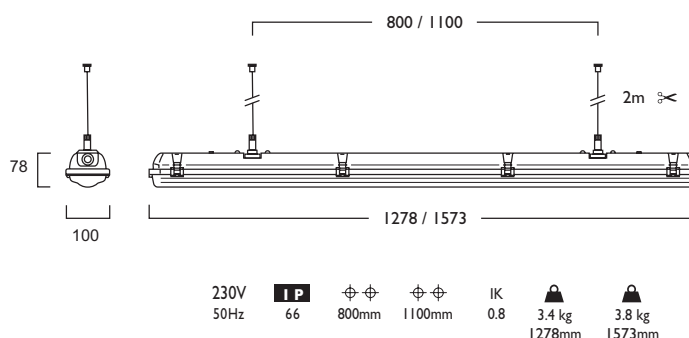

	CRI 80	Warm White LED (3000K)			Neutral White LED (4000K)		
		19W	33W	46W	24W	41W	58W
Lumen Output		3604 lm	5874 lm	7956 lm	4618 lm	7526 lm	10195 lm
LOR		0.86	0.86	0.86	0.86	0.86	0.86
CRI		80	80	80	80	80	80
Total Power		20.5W	35.9W	51.0W	25.4W	44.9W	63.9W
Power Factor		0.98	0.95	0.95	0.99	0.95	0.95
Running Current		0.09A	0.16A	0.23A	0.11A	0.21A	0.29A
Inrush Current (Std)		32.0A (240us)	11.0A (38us)	15.0A (100us)	30.0A (253us)	11.0A (38us)	16.0A (40us)
Inrush Current (Dim)		22.4A (176us)	22.4A (176us)	22.4A (176us)	23.0A (174us)	23.0A (174us)	23.0A (174us)
Efficacy		151 lm/W	140 lm/W	134 lm/W	156 lm/W	144 lm/W	137 lm/W
Emergency Output (BLF)		504 lm (14%)	469 lm (8%)	477 lm (6%)	507 lm (11%)	451 lm (6%)	407 lm (4%)

Aviata Pendant

LED	Power	Length	Part No.	Color	Beam Angle	Output	Emergency
19W LED	1278mm	PN1222	LED	19	+	561	
33W LED	1278mm	PN1222	LED	33	+	561	
46W LED	1278mm	PN1222	LED	46	+	561	
24W LED	1573mm	PN1600	LED	24	+	608	
41W LED	1573mm	PN1600	LED	41	+	608	
58W LED	1573mm	PN1600	LED	58	+	608	

- Glass Reinforced Polyester housing (Light Grey RAL 7035)
- Injection moulded opal Polycarbonate diffuser with stainless steel clips
- IP66 and IK08 rated, suitable for exterior use only under canopy
- Suitable for trunking mounting through 20mm knockouts
- Available in a choice of lumen output up to 10720 lumens