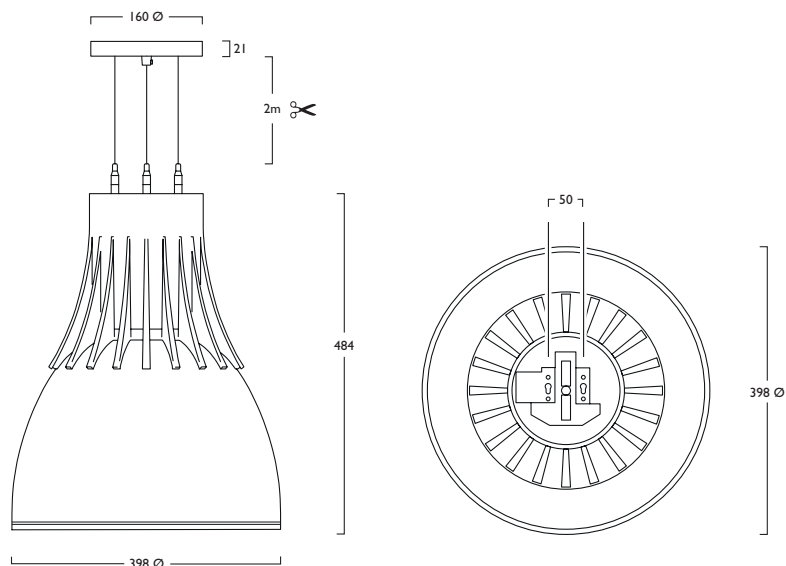

Aspen®

230V
50Hz

IP
20

⊕ ⊕
50mm

⚠
7.7 kg

Photometrics

471-472 DLOR: 0.73