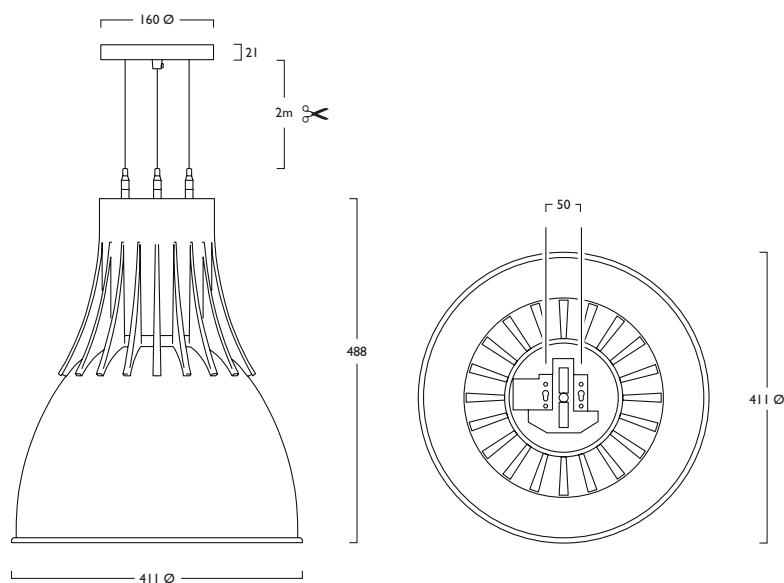

Aspen® Opal