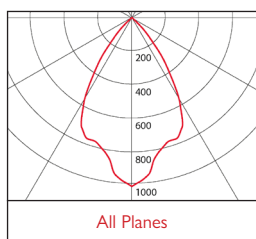

Photometrics