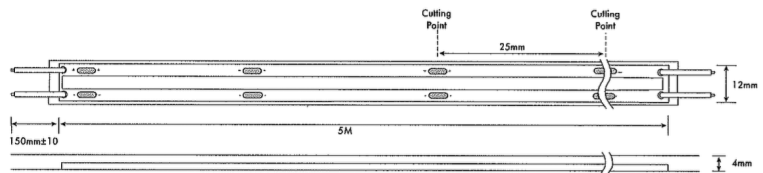

640 LED's per metre

Contact Technical for further information - 0191 280 9911