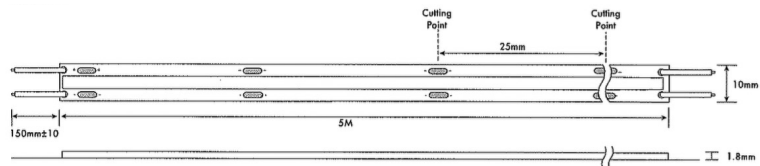

640 LED's per metre

Contact Technical for further information - 0191 280 9911