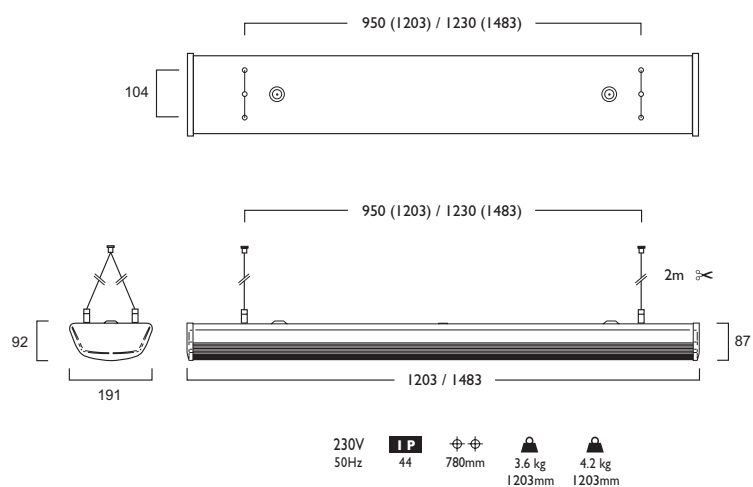

Tutor® Pendant