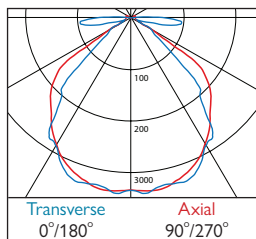

Photometrics