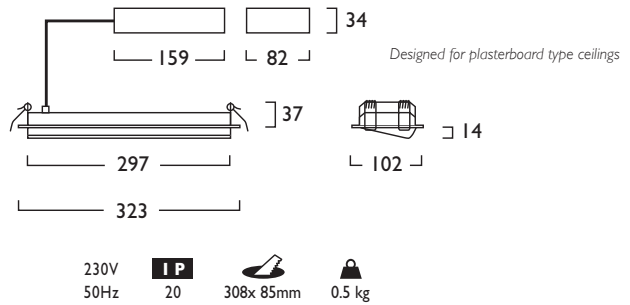

Wallwasher Midi

LED	7W	10W	14W
LED ID1631	LED ID1631	LED ID1631	LED ID1631
	07	10	14
	1	1	1
	358	358	358

3	Warm White LED (3000K)	CRI 80	7W	10W	14W
	Lumen Output		1224 lm	1761 lm	2339 lm
	LOR		0.83	0.83	0.83
	CRI		80	80	80
	Total Power		7.7W	11.4W	14.9W
	Power Factor		0.55	0.55	0.98
	Running Current		0.02A	0.03A	0.06A
	Inrush Current (Std)		10.0A (115us)	14.5A (114us)	20.0A (200us)
	Inrush Current (Dim)		10.0A (80us)	10.0A (80us)	10.0A (80us)
	Efficacy		130 lm/W	128 lm/W	130 lm/W
	Emergency Output (BLF)		N/A	N/A	N/A

4	Neutral White LED (4000K)	CRI 80	7W	10W	14W
	Lumen Output		1287 lm	1852 lm	2460 lm
	LOR		0.83	0.83	0.83
	CRI		80	80	80
	Total Power		7.7W	11.4W	14.9W
	Power Factor		0.55	0.55	0.98
	Running Current		0.02A	0.03A	0.06A
	Inrush Current (Std)		10.0A (115us)	14.5A (114us)	20.0A (200us)
	Inrush Current (Dim)		10.0A (80us)	10.0A (80us)	10.0A (80us)
	Efficacy		136 lm/W	134 lm/W	137 lm/W
	Emergency Output (BLF)		N/A	N/A	N/A

- Unique extruded aluminium 'drop down' asymmetric design
- Available in a choice of lumen outputs, delivering up to 2460 lumens
- Efficacies up to 137 lm/W
- Colour stability within 3 MacAdams
- Delivers illumination directly into the wall and ceiling junction
- Life expectancy in excess of 72,000 hours (L80 B10)
- Wireless Lighting Control available, see Connected video for full overview