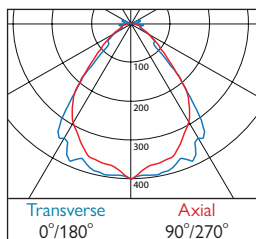

Photometrics

725 DLOR: 0.75