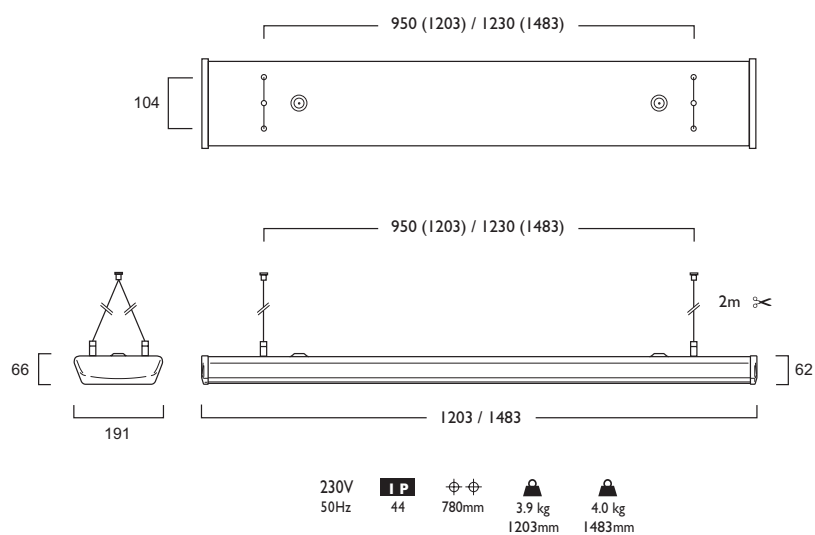

Skola® Pendant