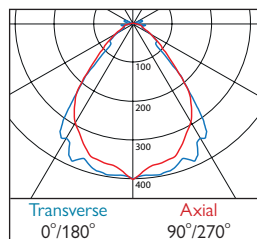

726 DLOR: 0.75