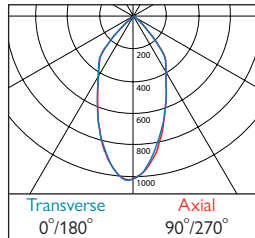

507 Flush Clear (IP44)

508 Flush Opal (IP44)

563 Cylo Etched Ice

Microbezel® 300 Pendant

Photometrics

568 / 571 DLOR: 0.91
Chrome - Narrow Beam

567 / 570 DLOR: 0.91
Chrome - Medium Beam

569 / 572 DLOR: 0.91
Chrome - Wide Beam

705 / 708 DLOR: 0.83
Semi Matt - Narrow Beam

709 / 712 DLOR: 0.65
Dark Light - Narrow Beam

710 / 713 DLOR: 0.68
Dark Light - Medium Beam

711/714 DLOR: 0.67
Dark Light - Wide Beam

715 / 718 DLOR: 0.85
Gold - Narrow Beam