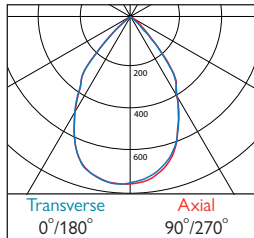

717 / 720 DLOR: 0.84
Gold - Wide Beam