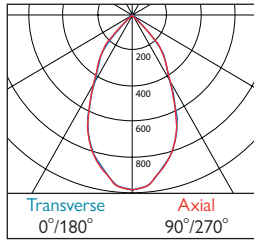

507 Flush Clear (IP44)

508 Flush Opal (IP44)

563 Cylo Etched Ice

Microbezel® 300 Pendant

Photometrics

568 / 571 DLOR: 0.91
Chrome - Narrow Beam

567 / 570 DLOR: 0.91
Chrome - Medium Beam

569 / 572 DLOR: 0.91
Chrome - Wide Beam