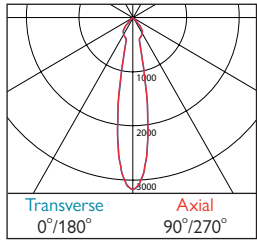

507 Flush Clear (IP44)

508 Flush Opal (IP44)

563 Cylo Etched Ice

Microbezel® 300 Pendant

Photometrics

568 / 571 DLOR: 0.91
Chrome - Narrow Beam

567 / 570 DLOR: 0.91
Chrome - Medium Beam

569 / 572 DLOR: 0.91
Chrome - Wide Beam