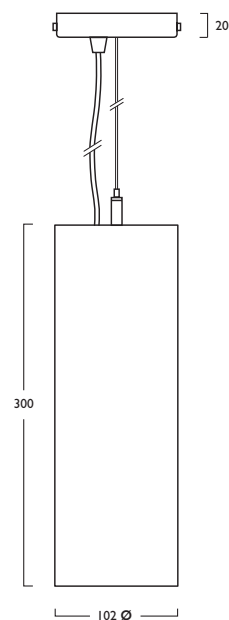

230V
50Hz

IP 20

50mm

1.3 kg

Microbezel® 300 Pendant

Options

■ Reflector / Polycarbonate Options

Reflector			▲ ▲		▲ ▲				
			CRI 80	CRI 90	CRI 80	CRI 90			
574	Chrome - Narrow Beam	20°	568	571	624	Gold - Narrow Beam	26°	715	718
045	Chrome - Medium Beam	38°	567	570	625	Gold - Medium Beam	52°	716	719
575	Chrome - Wide Beam	56°	569	572	626	Gold - Wide Beam	74°	717	720
620	Semi Matt - Wide Beam	72°	705	708					
621	Dark Light - Narrow Beam	26°	709	712					
622	Dark Light - Medium Beam	62°	710	713					
623	Dark Light - Wide Beam	84°	711	714