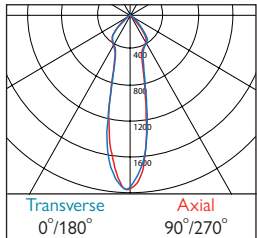

705 / 708 DLOR: 0.83
Semi Matt - Narrow Beam

709 / 712 DLOR: 0.65
Dark Light - Narrow Beam

710 / 713 DLOR: 0.68
Dark Light - Medium Beam

711/714 DLOR: 0.67
Dark Light - Wide Beam

715 / 718 DLOR: 0.85
Gold - Narrow Beam