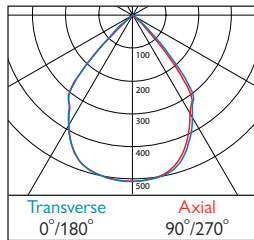

711/714 DLOR: 0.67
Dark Light - Wide Beam