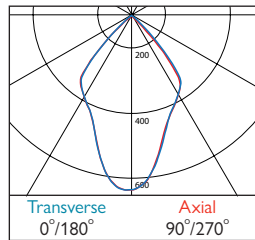

710 / 713 DLOR: 0.68
Dark Light - Medium Beam