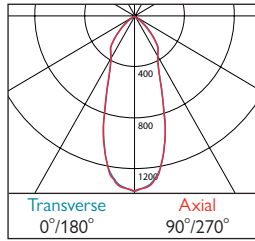

507 Flush Clear (IP44)

508 Flush Opal (IP44)

563 Cylo Etched Ice

Microbezel® 300 Pendant

Photometrics

568 / 571 DLOR: 0.91
Chrome - Narrow Beam

567 / 570 DLOR: 0.91
Chrome - Medium Beam

569 / 572 DLOR: 0.91
Chrome - Wide Beam