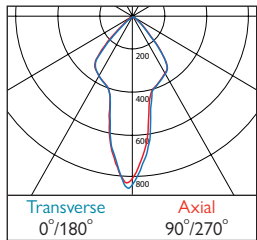

709 / 712 DLOR: 0.65
Dark Light - Narrow Beam