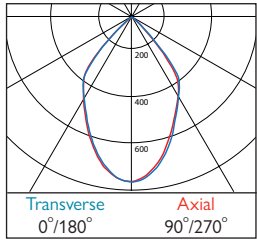

507 Flush Clear (IP44)

508 Flush Opal (IP44)

563 Cylo Etched Ice

Microbezel® 300 Pendant

Photometrics

568 / 571 DLOR: 0.91
Chrome - Narrow Beam

567 / 570 DLOR: 0.91
Chrome - Medium Beam

569 / 572 DLOR: 0.91
Chrome - Wide Beam