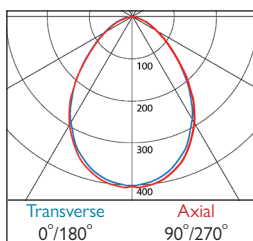

Linear Light5 UGR Direct

3	Warm White LED (3000K)	CRI 80	26W	53W
	Lumen Output		4582 lm	9164 lm
	LOR		0.75	0.75
	CRI		80	80
	Total Power		29.4W	58.9W
	Power Factor		0.95	0.95
	Running Current		0.13A	0.27A
	Inrush Current		15.0A (250us)	30.0A (250us)
	Efficacy		116 lm/W	116 lm/W
	Emergency Output (BLF)		595 lm (13%)	595 lm (6.5%)

4	Neutral White LED (4000K)	CRI 80	26W	53W
	Lumen Output		4794 lm	9588 lm
	LOR		0.75	0.75
	CRI		80	80
	Total Power		29.4W	58.9W
	Power Factor		0.95	0.95
	Running Current		0.13A	0.27A
	Inrush Current		15.0A (250us)	30.0A (250us)
	Efficacy		122 lm/W	122 lm/W
	Emergency Output (BLF)		623 lm (13%)	623 lm (6.5%)