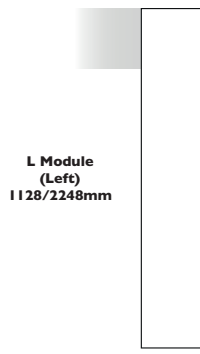

Link Suspended

Direct

L Module (Left) 1128/2248mm

L Module (Right) 1128/2248mm

Link Surface

Direct

T Module (Left) 1123/2243mm

T Module (Right) 1123/2243mm

Power	Technology	Length	Gear	Price
26W	LED	1123mm	1025	494
53W	LED	2243mm	1049	495

Link L Modules (Left)

Power	Technology	Length	Gear	Price
26W	LED	1128mm	1029	494
53W	LED	2248mm	1053	495

Link L Modules (Right)

Power	Technology	Length	Gear	Price
26W	LED	1128mm	1033	494
53W	LED	2248mm	1057	495

Link T Modules (Left)

Power	Technology	Length	Gear	Price
26W	LED	1123mm	1037	494
53W	LED	2243mm	1061	495

Link T Modules (Right)

230V 50Hz	IP 20	LA, LD 920 X 80mm 2040 X 80mm	LC, LF 1106 X 80mm 2226 X 80mm	7.5 kg 15.0 kg
--------------	----------	-------------------------------------	--------------------------------------	-------------------