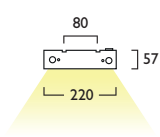

Link Suspended

Direct

L Module (Left) 1128/2248mm

L Module (Right) 1128/2248mm

Link Surface

Direct

T Module (Left) 1123/2243mm

T Module (Right) 1123/2243mm

Power	Technology	Length	Gear	Price
26W	LED	1123mm	1025	494
53W	LED	2243mm	1049	495

Link L Modules (Left)

Power	Technology	Length	Gear	Price
26W	LED	1128mm	1029	494
53W	LED	2248mm	1053	495

Link L Modules (Right)

Power	Technology	Length	Gear	Price
26W	LED	1128mm	1033	494
53W	LED	2248mm	1057	495

Link T Modules (Left)

Power	Technology	Length	Gear	Price
26W	LED	1123mm	1037	494
53W	LED	2243mm	1061	495

Link T Modules (Right)

230V 50Hz	IP 20	LA, LD 920 X 80mm 2040 X 80mm	LC, LF 1106 X 80mm 2226 X 80mm	7.5 kg 15.0 kg
--------------	----------	-------------------------------------	--------------------------------------	-------------------