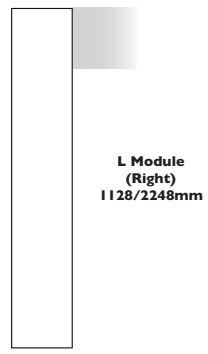

Link Suspended

Direct

L Module (Left) 1128/2248mm

L Module (Right) 1128/2248mm

Link Surface

Direct

T Module (Left) 1123/2243mm

T Module (Right) 1123/2243mm

Power	Technology	Length	Gear	Price
26W	LED	1123mm	1025	494
53W	LED	2243mm	1049	495

Link L Modules (Left)

Power	Technology	Length	Gear	Price
26W	LED	1128mm	1029	494
53W	LED	2248mm	1053	495

Link L Modules (Right)

Power	Technology	Length	Gear	Price
26W	LED	1128mm	1033	494
53W	LED	2248mm	1057	495

Link T Modules (Left)

Power	Technology	Length	Gear	Price
26W	LED	1123mm	1037	494
53W	LED	2243mm	1061	495

Link T Modules (Right)

230V 50Hz	IP 20	LA, LD 920 X 80mm 2040 X 80mm	LC, LF 1106 X 80mm 2226 X 80mm	7.5 kg 15.0 kg
--------------	----------	-------------------------------------	--------------------------------------	-------------------