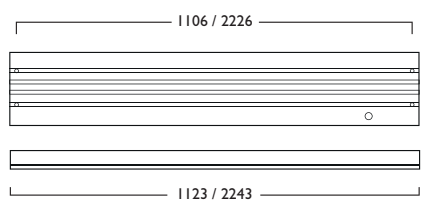

Link Suspended

Direct

L Module (Left) 1128/2248mm

L Module (Right) 1128/2248mm

Link Surface

Direct

T Module (Left) 1123/2243mm

T Module (Right) 1123/2243mm

Solo Suspended

Direct

X Module 1123/2243mm

Solo Surface

Direct

Viewed from above

Linear Light5 UGR Direct

Link & Solo Modules

Power	Technology	Length	Gear	Price
26W	LED	1123mm	1025	494
53W	LED	2243mm	1049	495

Link L Modules (Left)

Power	Technology	Length	Gear	Price
26W	LED	1128mm	1029	494
53W	LED	2248mm	1053	495

Link L Modules (Right)

230V 50Hz	IP 20	LA, LD 920 X 80mm 2040 X 80mm	LC, LF 1106 X 80mm 2226 X 80mm	7.5 kg 15.0 kg
--------------	----------	-------------------------------------	--------------------------------------	-------------------