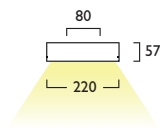

Link Suspended

Direct

L Module (Left) 1128/2248mm

L Module (Right) 1128/2248mm

Link Surface

Direct

T Module (Left) 1123/2243mm

T Module (Right) 1123/2243mm

Solo Suspended

Direct

X Module 1123/2243mm

Solo Surface

Direct

Viewed from above

Linear Light5 UGR Direct

Link & Solo Modules

Power	Technology	Length	Gear	Price
26W	LED	1123mm	1025	494
53W	LED	2243mm	1049	495

Link L Modules (Left)

Power	Technology	Length	Gear	Price
26W	LED	1128mm	1029	494
53W	LED	2248mm	1053	495

Link L Modules (Right)

230V 50Hz	IP 20	LA, LD 920 X 80mm 2040 X 80mm	LC, LF 1106 X 80mm 2226 X 80mm	7.5 kg 15.0 kg
--------------	----------	-------------------------------------	--------------------------------------	-------------------