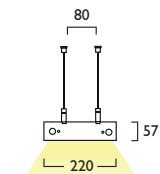

Link Suspended

Direct

L Module (Left) 1128/2248mm

L Module (Right) 1128/2248mm

Link Surface

Direct

T Module (Left) 1123/2243mm

T Module (Right) 1123/2243mm

Power	Technology	Length	Gear	Price
26W	LED	1123mm	1025	494
53W	LED	2243mm	1049	495

Link L Modules (Left)

Power	Technology	Length	Gear	Price
26W	LED	1128mm	1029	494
53W	LED	2248mm	1053	495

Link L Modules (Right)

Power	Technology	Length	Gear	Price
26W	LED	1128mm	1033	494
53W	LED	2248mm	1057	495

Link T Modules (Left)

Power	Technology	Length	Gear	Price
26W	LED	1123mm	1037	494
53W	LED	2243mm	1061	495

Link T Modules (Right)

230V 50Hz	IP 20	LA, LD 920 X 80mm 2040 X 80mm	LC, LF 1106 X 80mm 2226 X 80mm	7.5 kg 15.0 kg
--------------	----------	-------------------------------------	--------------------------------------	-------------------