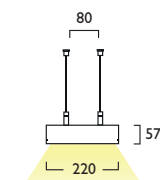

5 Linear Light5

UGR Direct

Link & Solo Suspended & Surface

- Exciting and imaginative surface or suspended horizontal system
- Allows a diverse range of lighting scenarios to be created
- Encompasses design, performance and quality engineering
- Available in a choice of powder coated finishes including corporate colours to order
- Branded components ensure maximum level of performance and reliability
- Suspended Modules are supplied with 4x 2m Wire Suspensions
- Wireless Lighting Control available, see Connected video for full overview

Direct

Viewed from above