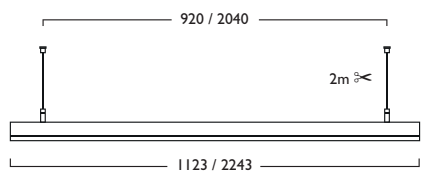

Link Suspended

Direct

L Module (Left) 1128/2248mm

L Module (Right) 1128/2248mm

Link Surface

Direct

T Module (Left) 1123/2243mm

T Module (Right) 1123/2243mm

Solo Suspended

Direct

X Module 1123/2243mm

Solo Surface

Direct

Viewed from above

Linear Light5 UGR Direct

Link & Solo Modules

230V 50Hz	IP 20	LA, LD 920 X 80mm 2040 X 80mm	LC, LF 1106 X 80mm 2226 X 80mm	7.5 kg 15.0 kg
--------------	----------	-------------------------------------	--------------------------------------	-------------------