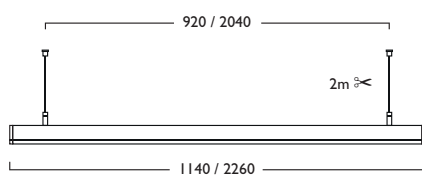

Link Suspended

Direct

L Module (Left) 1128/2248mm

L Module (Right) 1128/2248mm

Link Surface

Direct

T Module (Left) 1123/2243mm

T Module (Right) 1123/2243mm

Solo Suspended

Direct

X Module 1123/2243mm

Solo Surface

Direct

Viewed from above

Linear Light5 UGR Direct

Link & Solo Modules

Power	Technology	Length	Gear	Price
26W	LED	1123mm	1025	494
53W	LED	2243mm	1049	495

Link L Modules (Left)

Power	Technology	Length	Gear	Price
26W	LED	1128mm	1029	494
53W	LED	2248mm	1053	495

Link L Modules (Right)

230V 50Hz	IP 20	LA, LD 920 X 80mm 2040 X 80mm	LC, LF 1106 X 80mm 2226 X 80mm	7.5 kg 15.0 kg
--------------	----------	-------------------------------------	--------------------------------------	-------------------