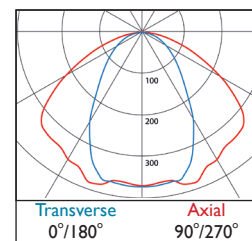

Photometrics

562 DLOR: 0.87

- **IU** Link Suspended **IW** Link Surface **IY** Link Recessed Bezel **IZ** Link Recessed Bezel Free
- **IJ** Solo Suspended **IL** Solo Surface **IQ** Solo Recessed Bezel **IR** Solo Recessed Bezel Free
- **A** Integral Driver/Remote
- **J** Switch Dim
- **S** DALI Dim
- **L** DALI Bluetooth

- **3** Warm (3000K) **4** Neutral (4000K)
- **1** White (RAL 9010) **2** Urban Graphite (RAL 7046) **3** Black (RAL 9005)
- **303** 2x5m Suspensions (wires only)