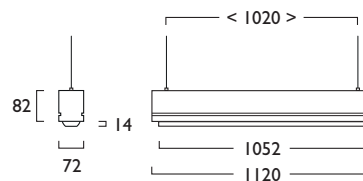

Link Module shown

3	Warm White LED (3000K)	CRI 80	
		29W	43W
	Lumen Output	5065 lm	7050 lm
	LOR	0.87	0.87
	CRI	80	80
	Total Power	31.9W	46.5W
	Power Factor	0.95	0.95
	Running Current	0.15A	0.21A
	Inrush Current (Std)	33.0A (250us)	33.0A (250us)
	Inrush Current (Dim)	22.4A (176us)	29.0A (155us)
	Efficacy	138 lm/W	131 lm/W
	Emergency Output (BLF)	N/A	N/A

4	Neutral White LED (4000K)	CRI 80	
		29W	43W
	Lumen Output	5295 lm	7385 lm
	LOR	0.87	0.87
	CRI	80	80
	Total Power	31.9W	46.5W
	Power Factor	0.95	0.95
	Running Current	0.15A	0.21A
	Inrush Current (Std)	33.0A (250us)	33.0A (250us)
	Inrush Current (Dim)	22.4A (176us)	29.0A (155us)
	Efficacy	144 lm/W	138 lm/W
	Emergency Output (BLF)	N/A	N/A

- Precision Extruded Aluminium design
- Opal polycarbonate diffuser
- Plug and socket connections for quick assembly on link systems
- Available in a choice of lumen outputs, delivering up to 7385 lumens
- Efficacies up to 144 lm/W
- Outstanding performance with an LOR of 0.87
- Life expectancy in excess of 72,000 hours (L80 B10)
- Colour stability within 3 MacAdams
- Wireless Lighting Control available, see Connected video for full overview

Infinitas® Micro Wallwasher Direct

LED	29W LED	1120mm	1140	LED	29	+	562
43W LED	1120mm	1140	LED	43	+	562	

230V 50Hz IP 20 80° 4.4 kg

Photometrics

562 DLOR: 0.87

- IU** Link Suspended **IW** Link Surface **IY** Link Recessed Bezel **IZ** Link Recessed Bezel Free
- IJ** Solo Suspended **IL** Solo Surface **IQ** Solo Recessed Bezel **IR** Solo Recessed Bezel Free
- A** Integral Driver/Remote
- J** Switch Dim
- S** DALI Dim
- L** DALI Bluetooth